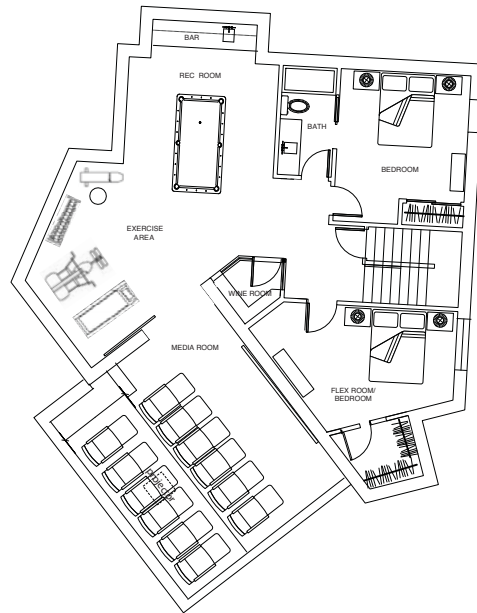

### Features:

- Four Bedrooms with Private Master Wing
- Four Bathrooms with “Spa” like Ensuite
- Gourmet Chef’s Kitchen with Quartz Counter Tops
- Oversized Media Room, Climate controlled Wine Room and Exercise Area / Rec Room with built-in Bar
- Grand Foyer and Vaulted Ceilings
- Walk out West Facing Yard with Panoramic Ocean and City Views, Terraced Deck with built-in Fireplace
- Professional landscape design with custom Water Feature and Multi-Zone Sprinkler System

Lower Floor

Total Living Area ..... 4,162 sq ft

Main ..... 1,236 sq ft

Upper ..... 1,263 sq ft

Lower ..... 1,663 sq ft

Garage ..... 434 sq ft

Decks ..... 672 sq ft

Abstract Developments Inc. reserves the right to make changes in order to improve the development. E&O