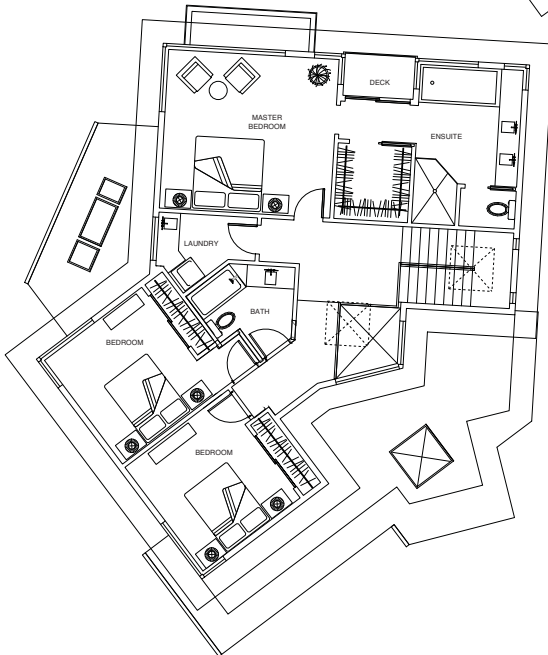

### Features:

- Four Bedrooms with Private Master Wing
- Four Bathrooms with “Spa” like Ensuite
- Gourmet Chef’s Kitchen with Quartz Counter Tops
- Oversized Media Room, Climate controlled Wine Room and Exercise Area / Rec Room with built-in Bar
- Grand Foyer and Vaulted Ceilings
- Walk out West Facing Yard with Panoramic Ocean and City Views, Terraced Deck with built-in Fireplace
- Professional landscape design with custom Water Feature and Multi-Zone Sprinkler System

Lower Floor

Total Living Area ..... 4,162 sq ft

Main ..... 1,236 sq ft

Upper ..... 1,263 sq ft

Lower ..... 1,663 sq ft

Garage ..... 434 sq ft

Decks ..... 672 sq ft

Abstract Developments Inc. reserves the right to make changes in order to improve the development. E&O