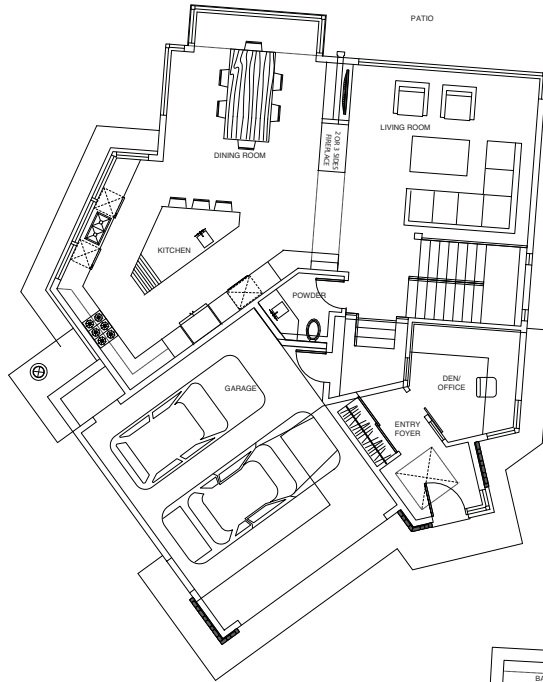

310 Lillooet Hts.

FIVE

Main Floor