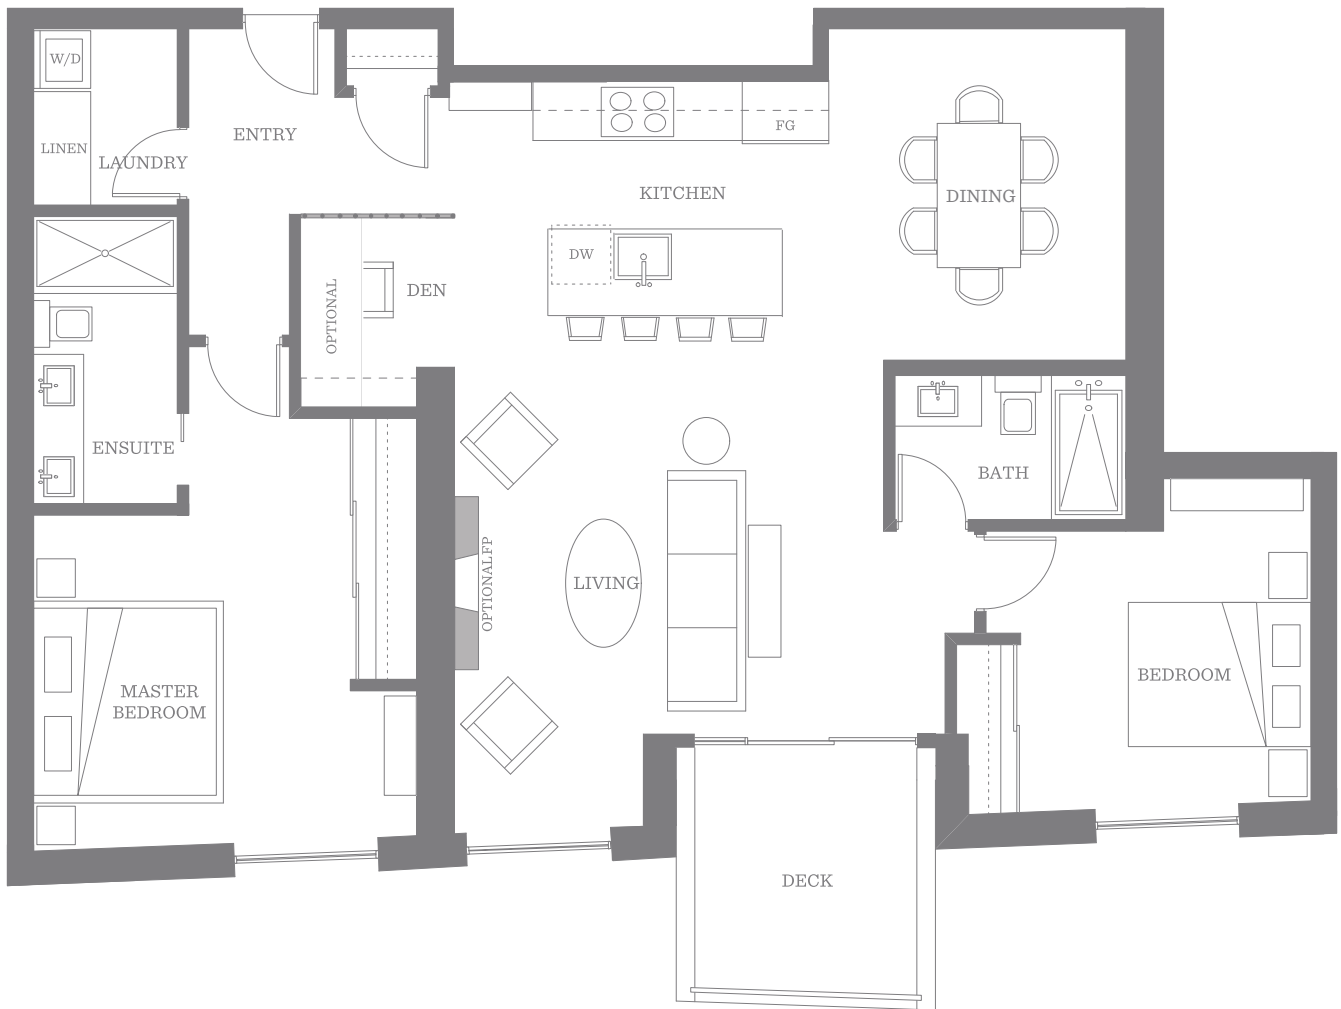

# B/W

## BLACK AND WHITE

ON UPPER FORT

### F5

2 Bedroom, 2 Bath + Den  
Living - 1,119 sf / Exterior - 80 sf  
Levels 4 - 5