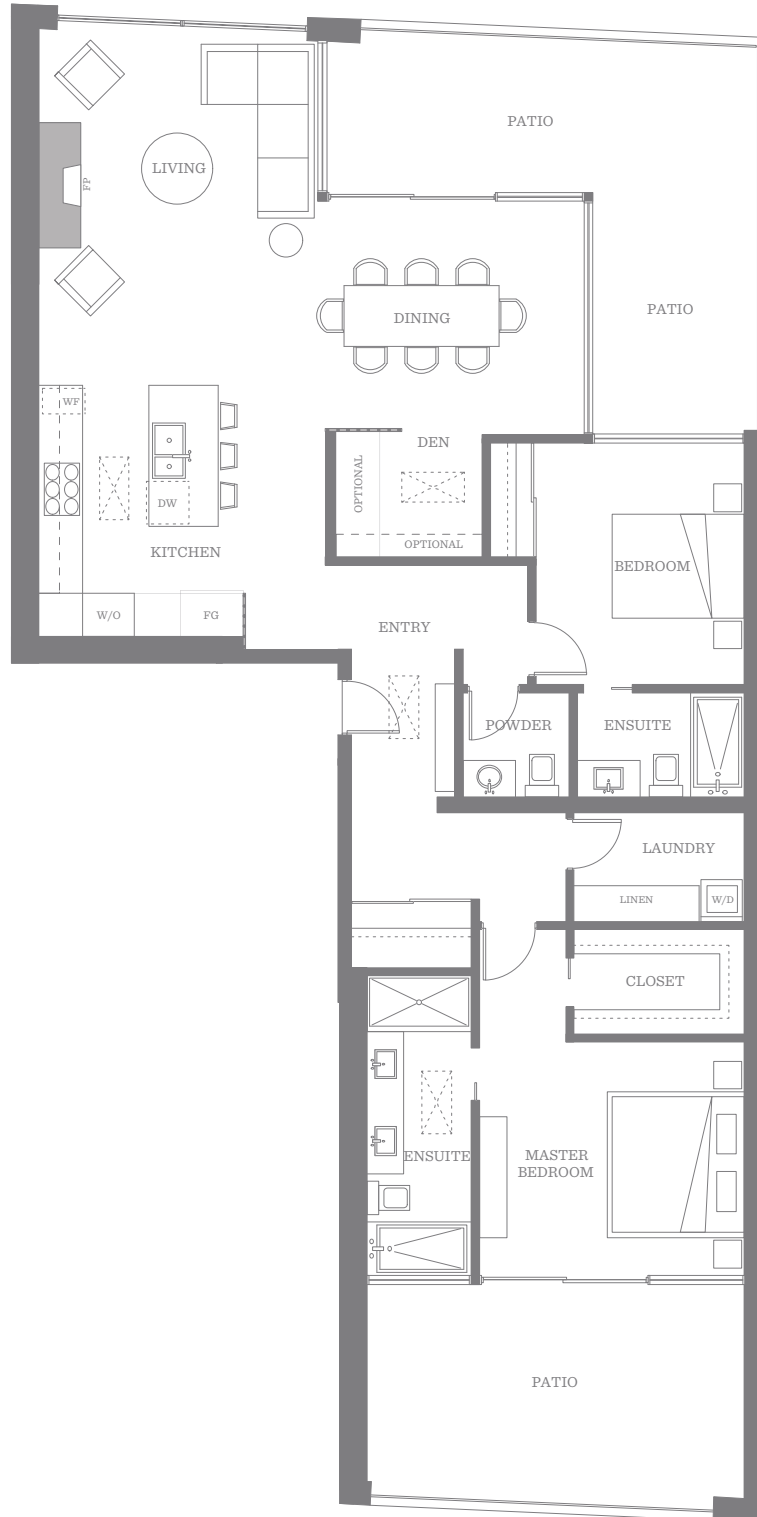

B/W

BLACK AND WHITE

ON UPPER FORT

PH7

2 Bedroom, 2.5 Bath + Den
Living - 1,399 sf / Exterior - 429 sf
Levels PH