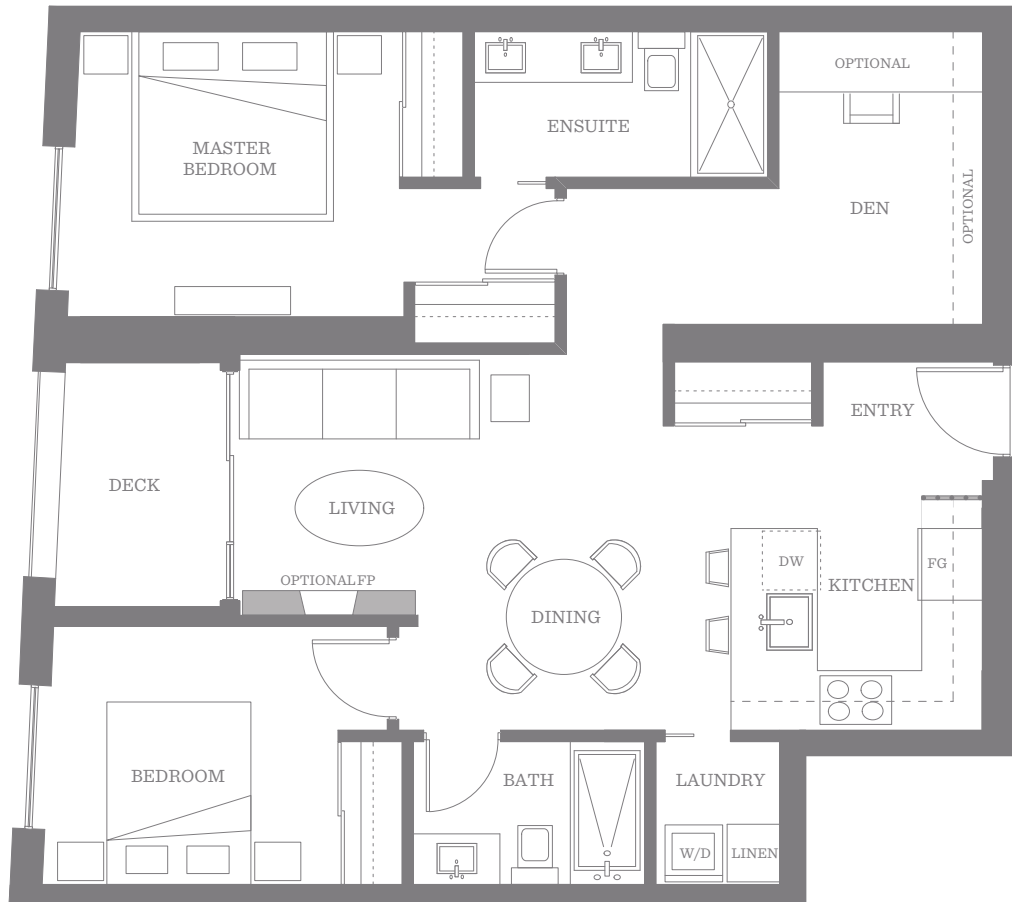

# B/W

## BLACK AND WHITE

ON UPPER FORT

# F

2 Bedroom, 2 Bath + Den  
Living - 904 sf / Exterior - 59 sf  
Levels 2 - 3