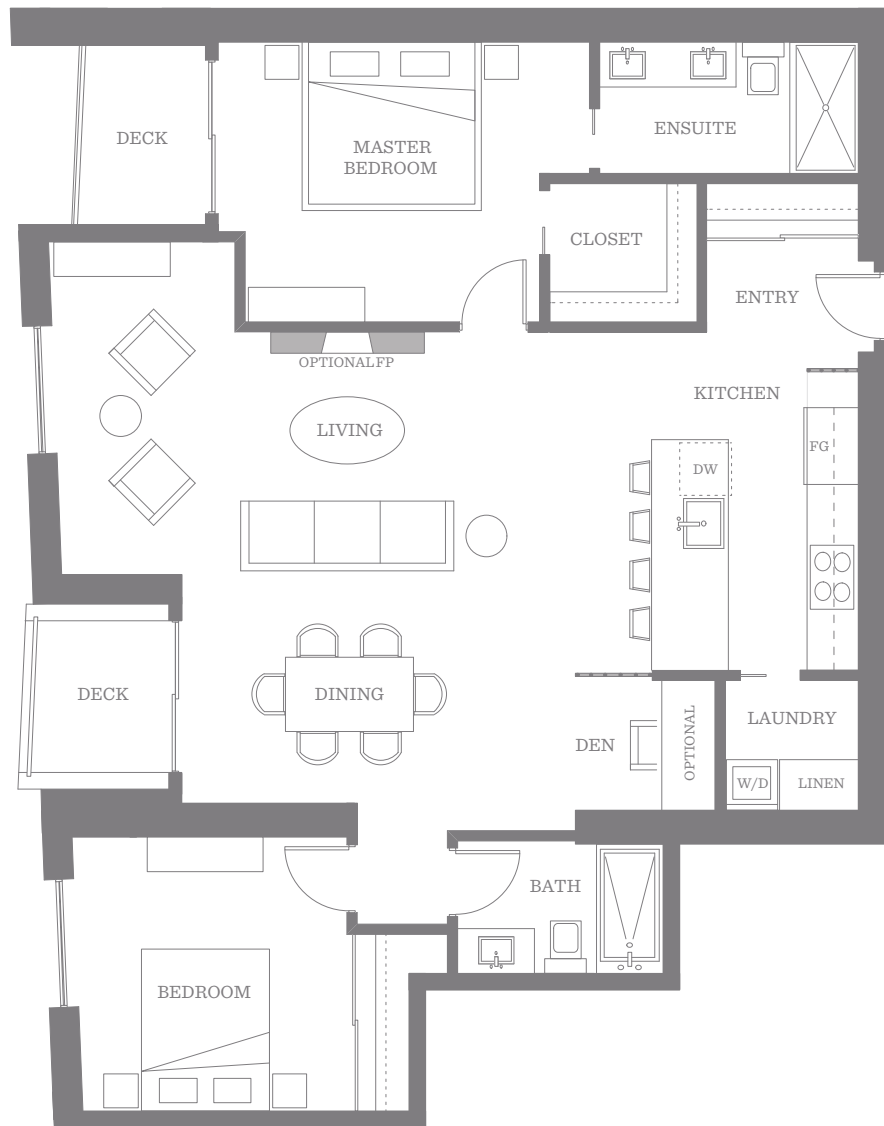

B/W

BLACK AND WHITE

ON UPPER FORT

F4

2 Bedroom, 2 Bath + Den
Living - 1,130 sf / Exterior - 80-85 sf
Levels 4 - 5

Level 4 / 5