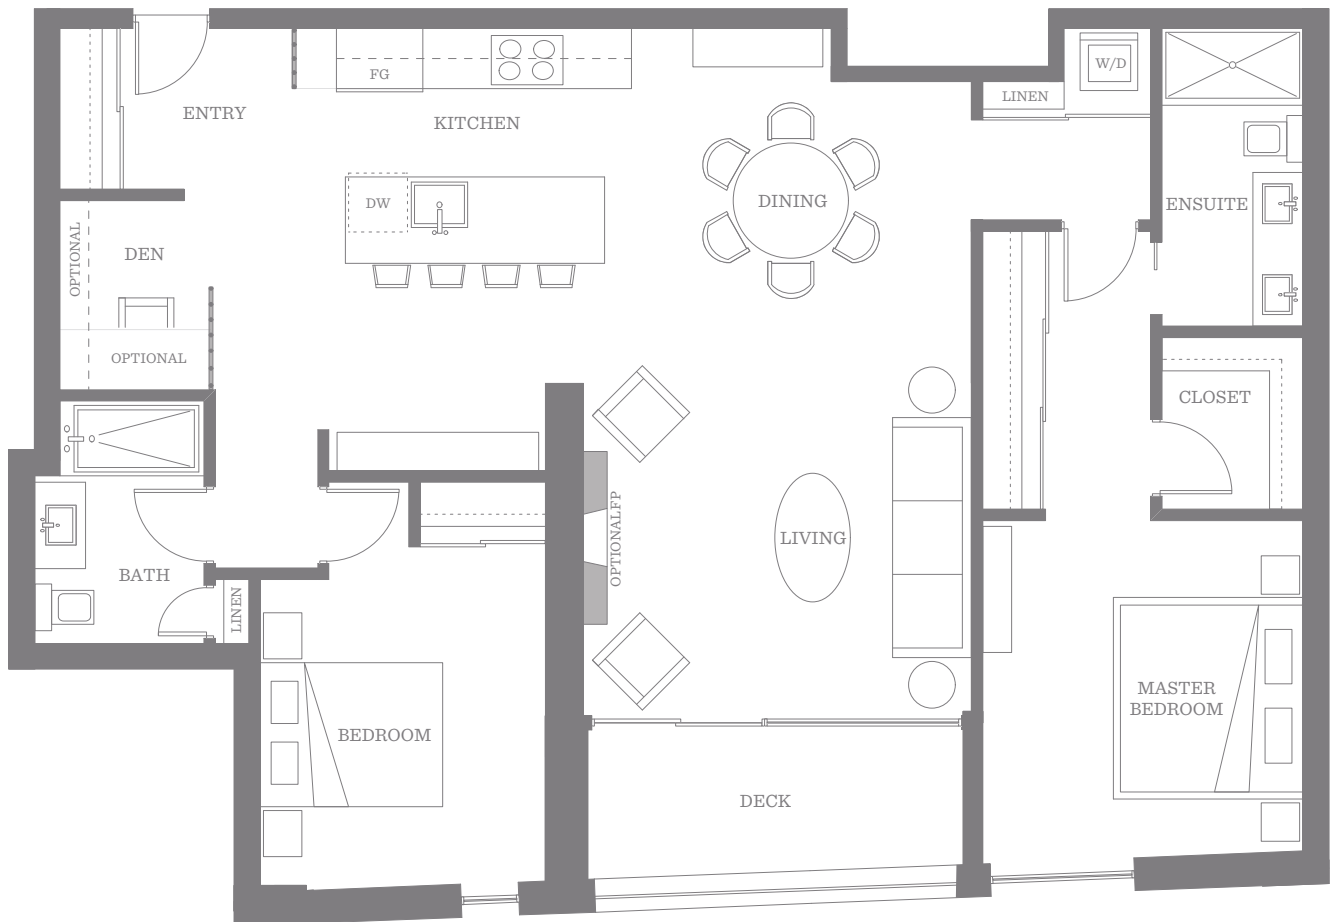

# B/W

## BLACK AND WHITE

ON UPPER FORT

# F8

2 Bedroom, 2 Bath + Den  
Living - 1,184 sf / Exterior - 81 sf  
Levels 4 - 5

Level 4 / 5