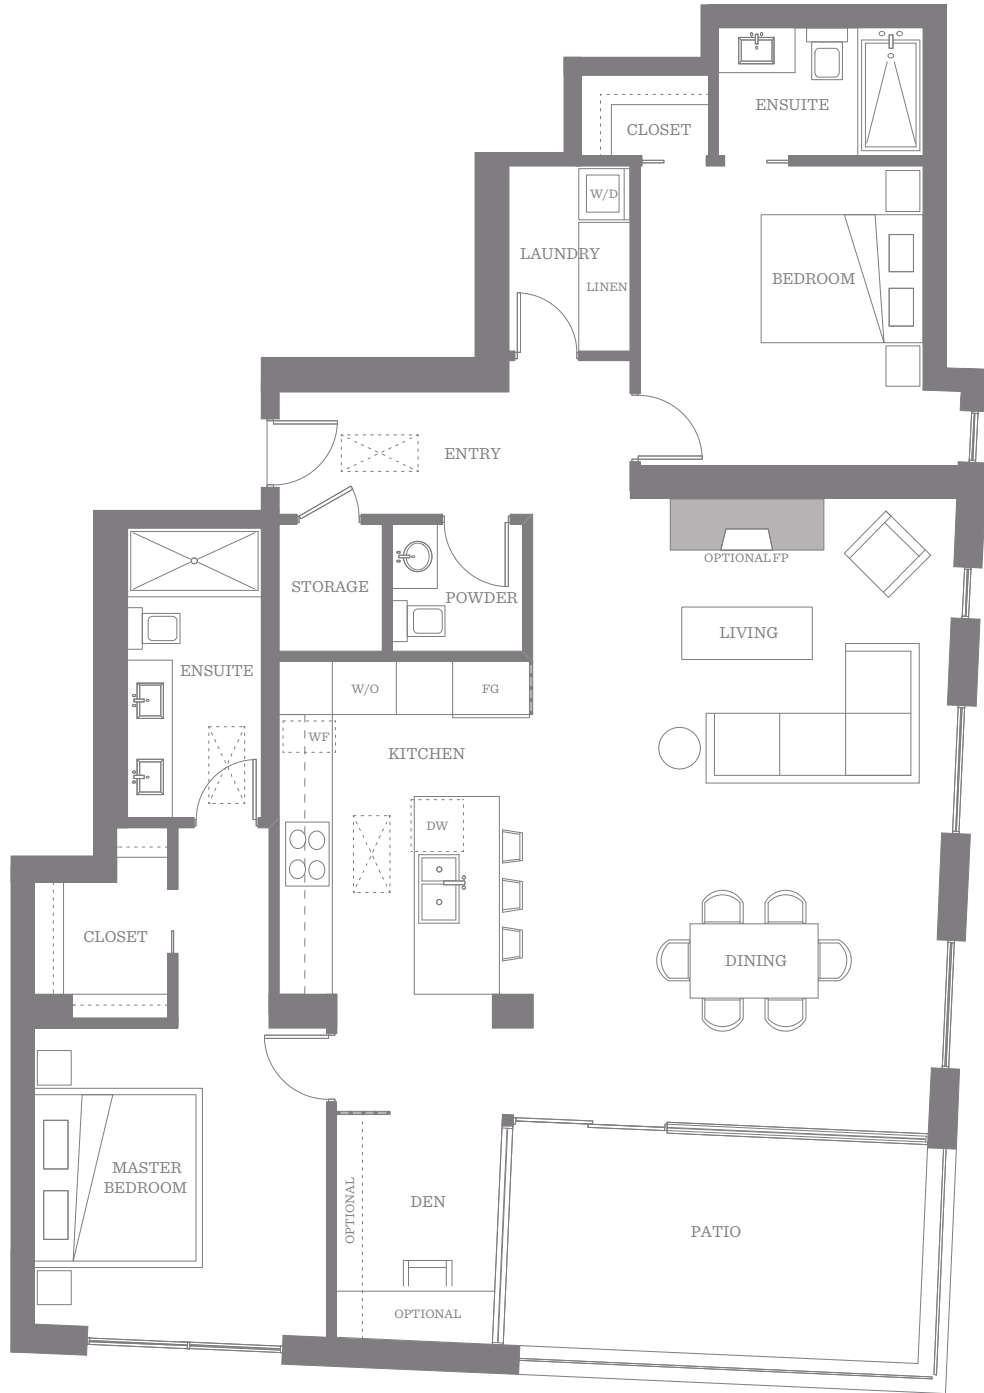

B/W

BLACK AND WHITE

ON UPPER FORT

Penthouse

PH1

2 Bedroom, 2.5 Bath + Den
Living - 1,345 sf / Exterior - 154 sf
Level PH