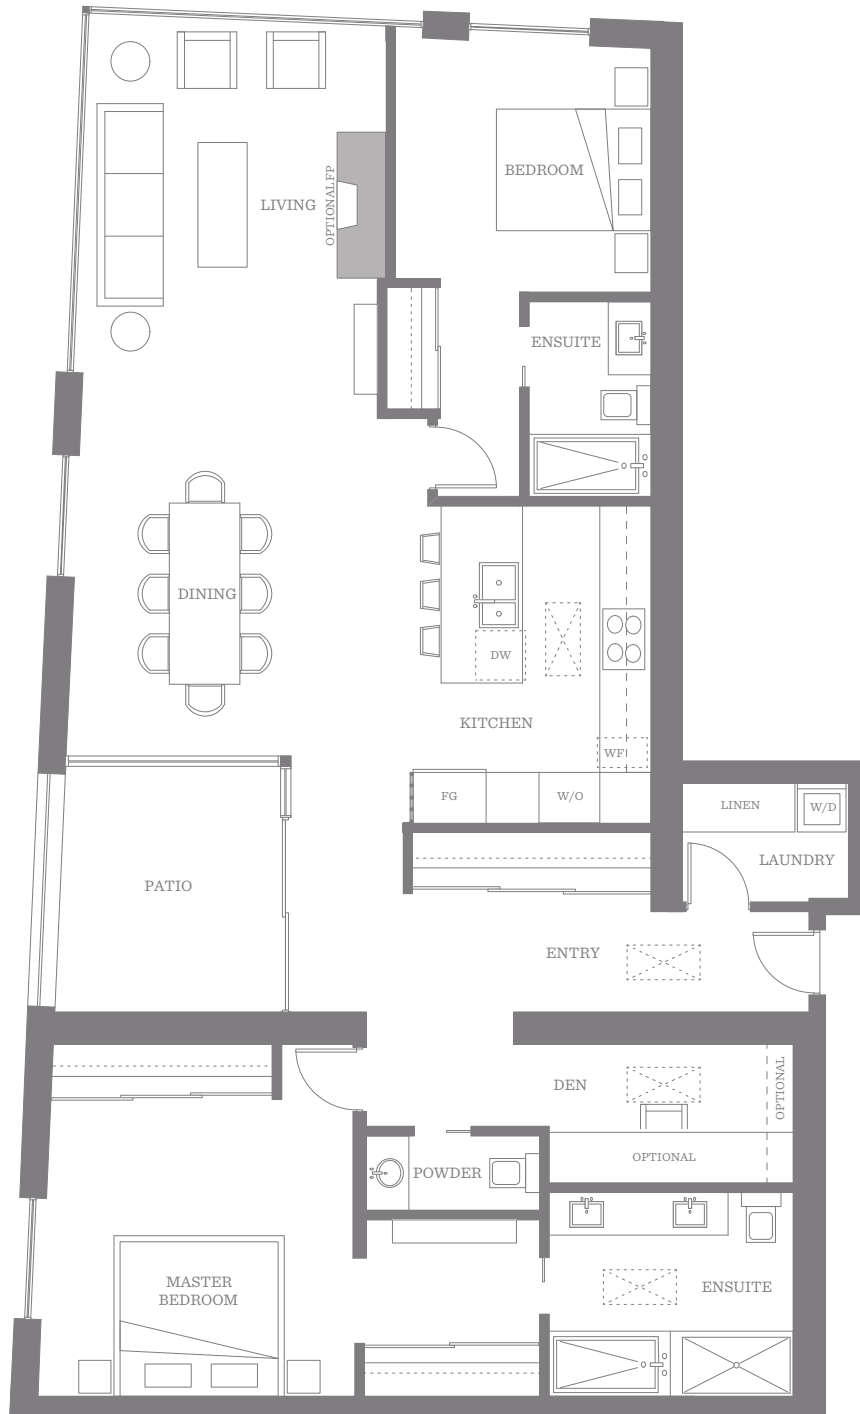

B/W

BLACK AND WHITE

ON UPPER FORT

PH3

2 Bedroom, 2.5 Bath + Den
Living - 1,485 sf / Exterior - 114 sf
Level PH