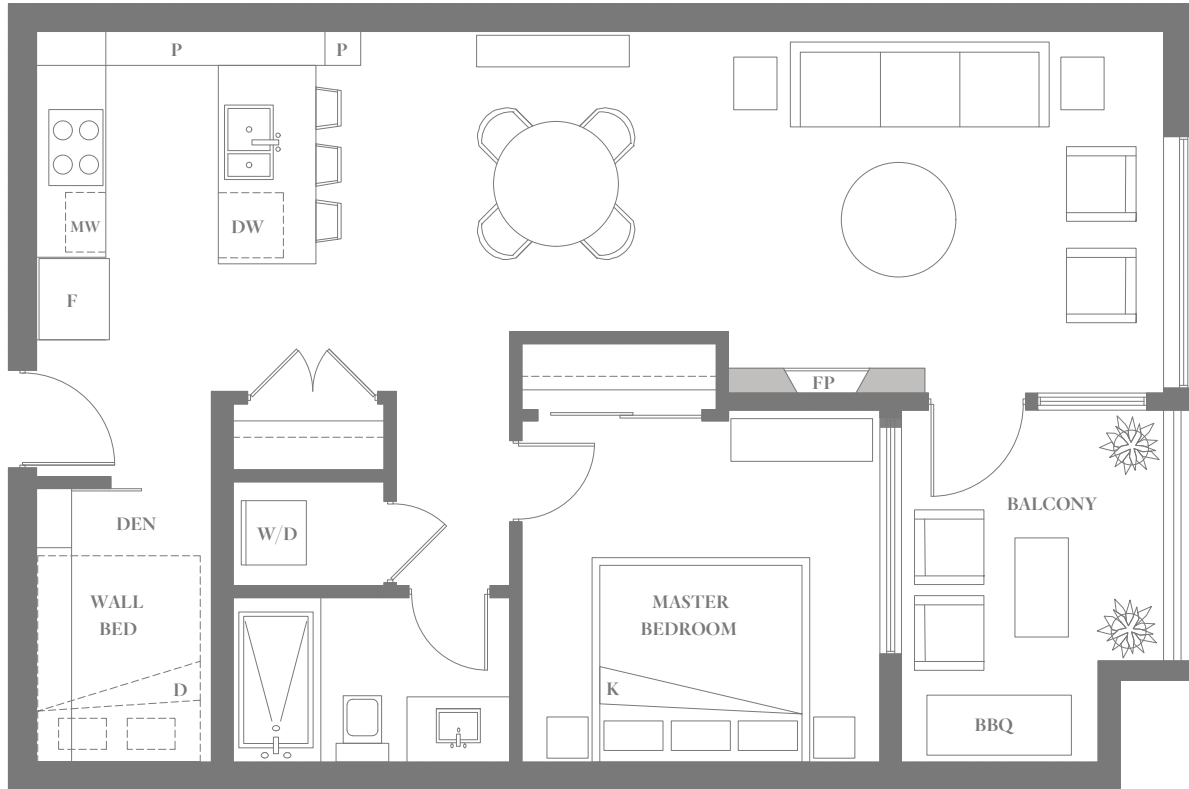

BELLEWOOD PARK

A4

CYPRESS

1 Bedroom, 1 Bath + Den

Living – 722 sf | Exterior – 97 sf | Total – 819 sf