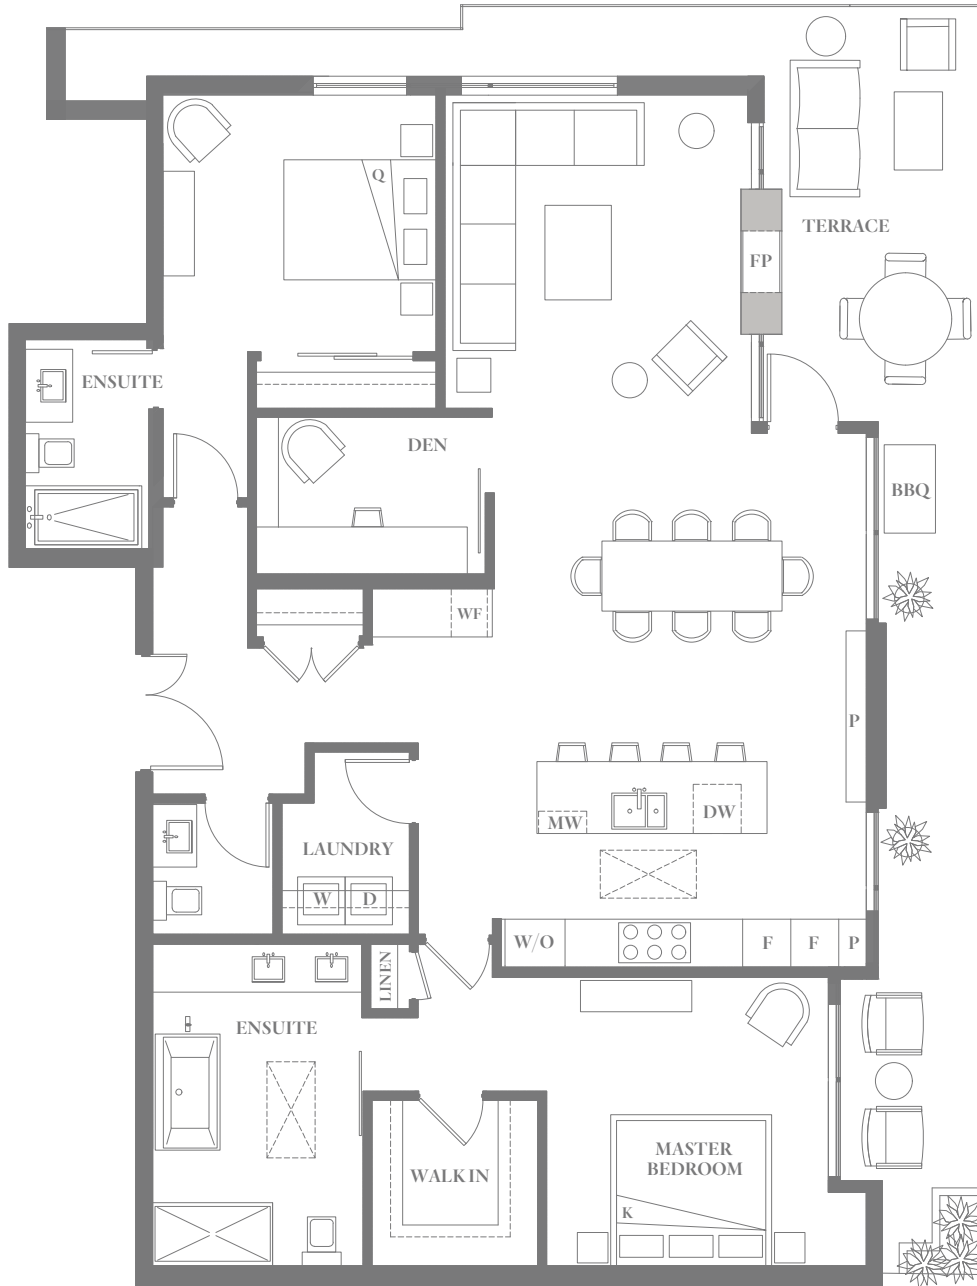

# BELLEWOOD PARK

**PH5**

## CYPRESS

2 Bedroom, 2.5 Bath + Den

Living - 1,468 sf | Exterior - 409 sf | Total - 1,877 sf

LEVEL 4