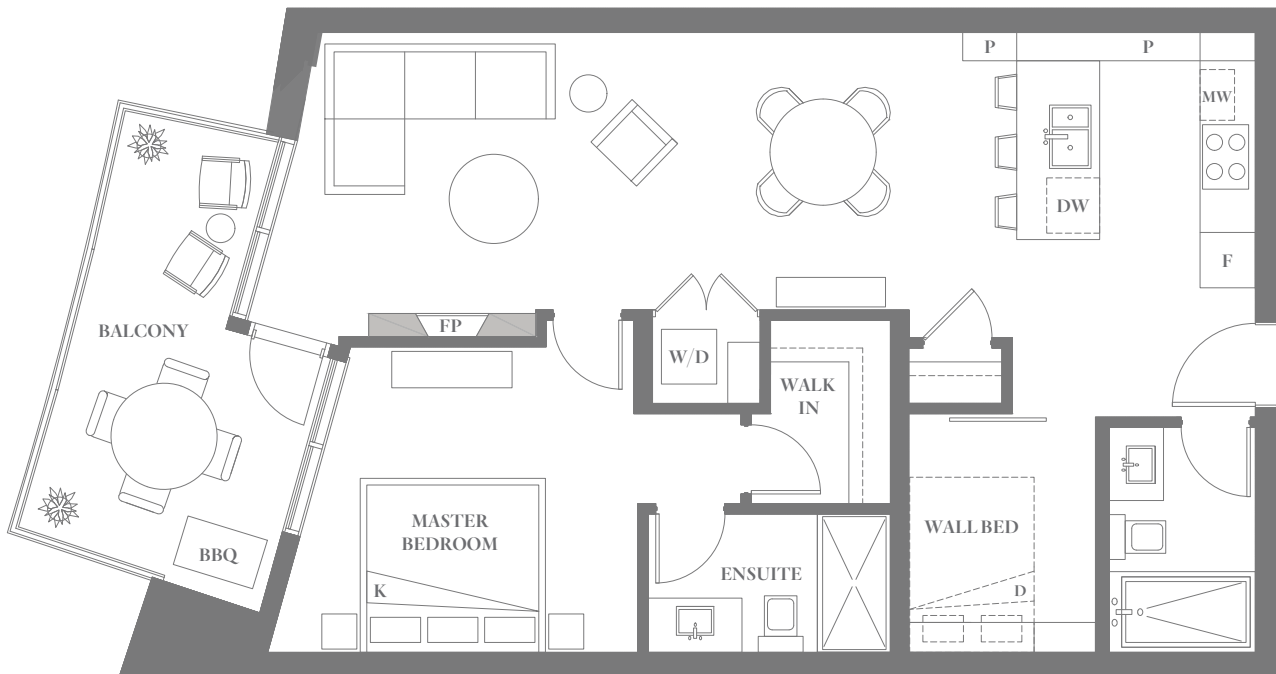

## B4

### OAKS

JR 2 Bedroom, 2 Bath

Living – 826 sf | Exterior – 140 sf | Total – 966 sf

LEVEL 2/3