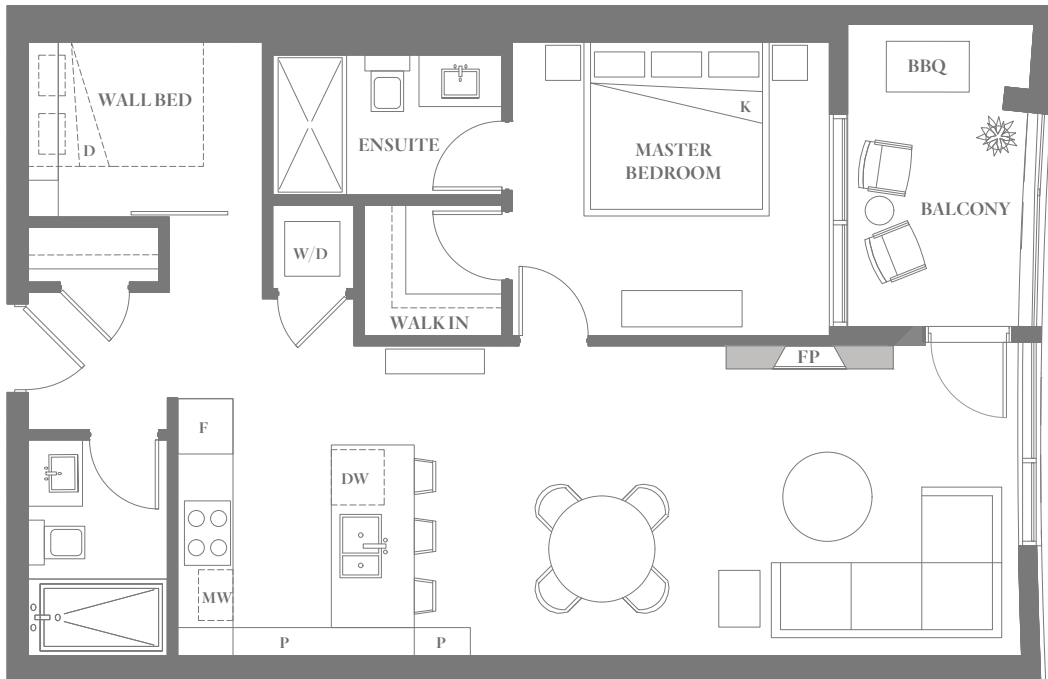

BELLEWOOD PARK

B9

OAKS

JR 2 Bedroom, 2 Bath

Living – 776 sf | Exterior – 82 sf | Total – 858 sf

LEVEL 2/3