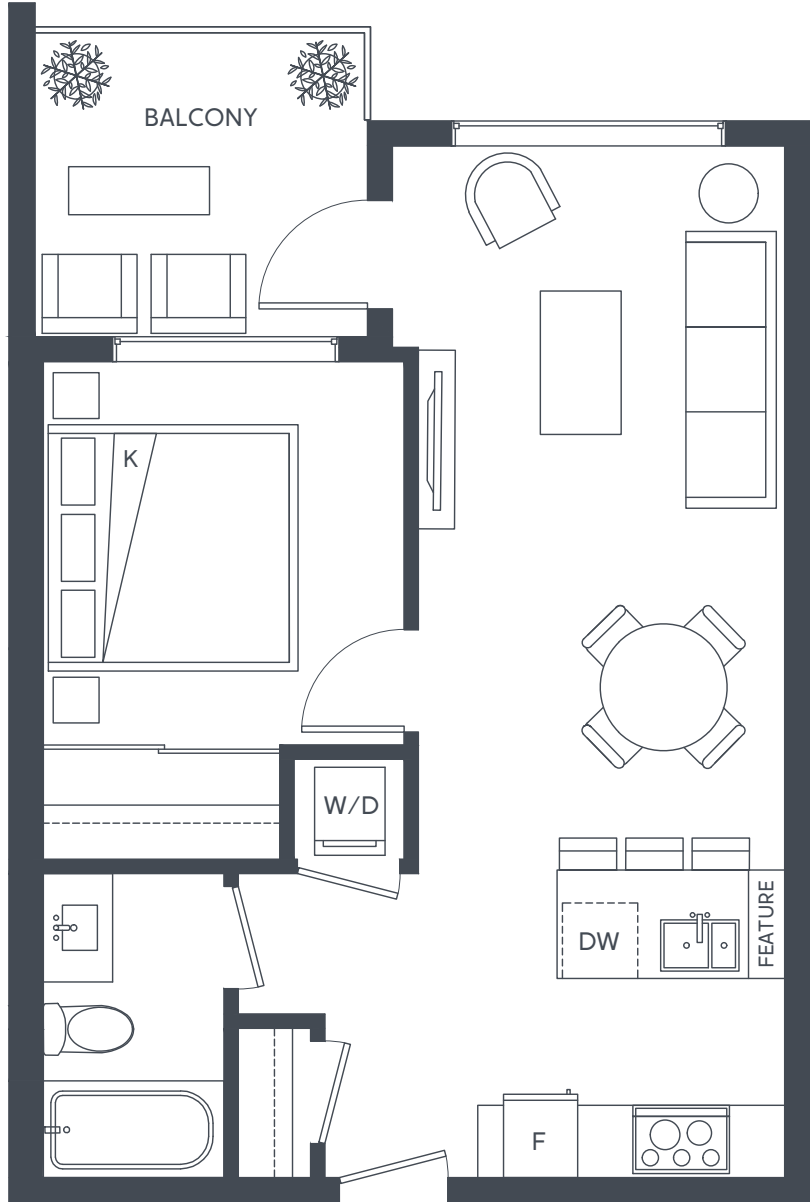

FIFTEEN88

NATURALLY SOPHISTICATED

C2

1 Bedroom, 1 Bath

Interior – 568 sf | Exterior – 74 sf | Total – 642 sf

FIFTEEN88.COM

Dimensions, sizes, specifications, layouts and materials are approximate only and subject to change without notice. E.&O.E.