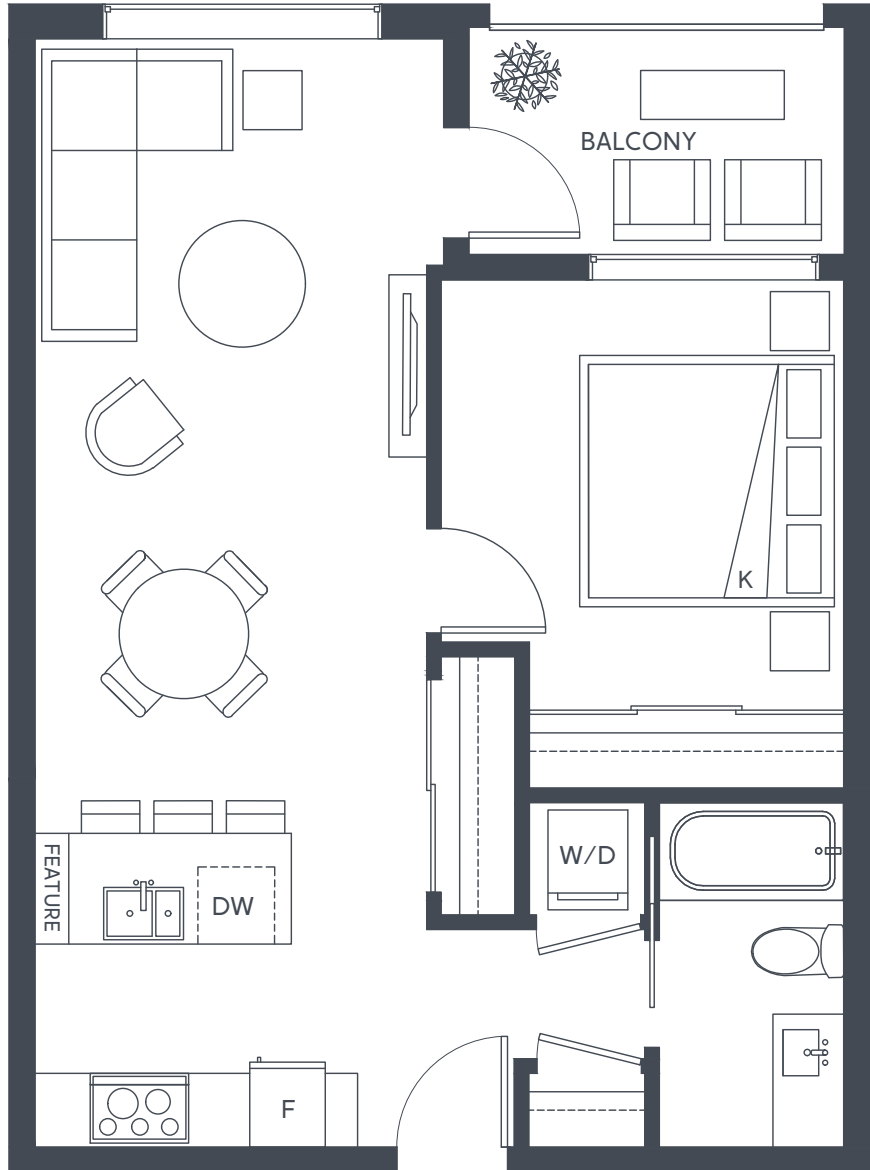

# FIFTEEN88

NATURALLY SOPHISTICATED

**C4**

1 Bedroom, 1 Bath

Interior – 632 sf | Exterior – 60 sf | Total – 692 sf

FIFTEEN88.COM

Dimensions, sizes, specifications, layouts and materials are approximate only and subject to change without notice. E.&O.E.