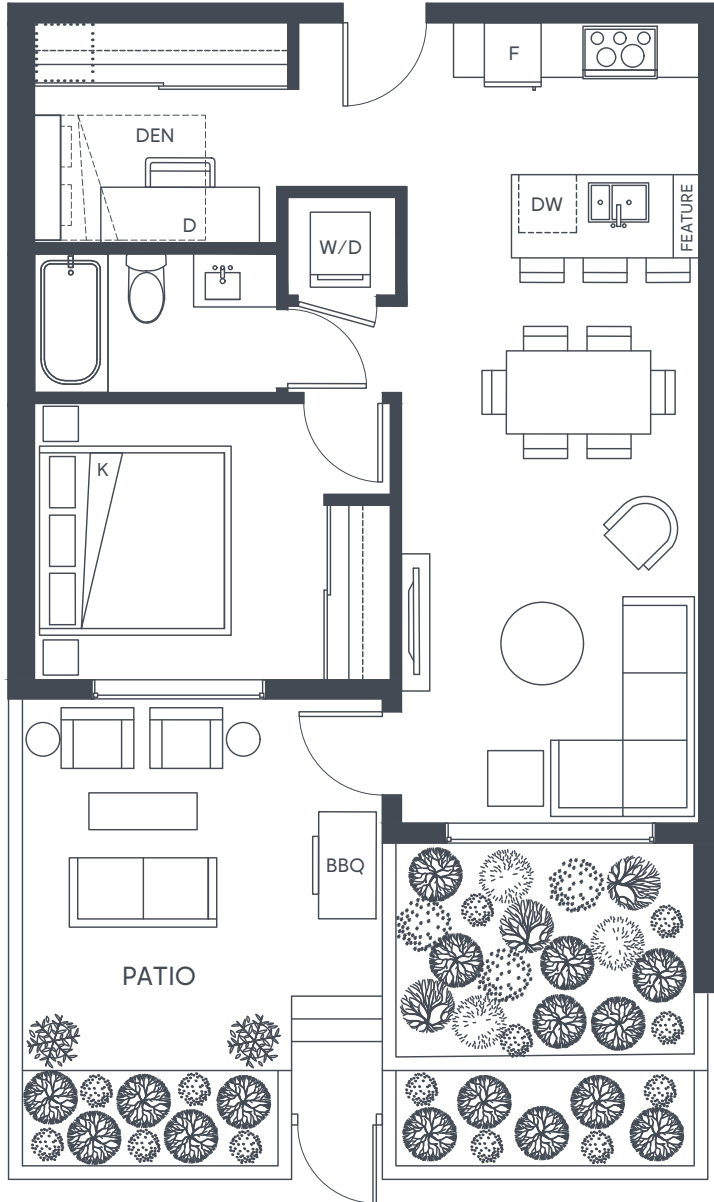

FIFTEEN88

NATURALLY SOPHISTICATED

D1

1 Bedroom, 1 Bath & Den

Interior – 657 - 666 sf | Exterior – 173 sf | Total – 830 - 839 sf

FIFTEEN88.COM

Dimensions, sizes, specifications, layouts and materials are approximate only and subject to change without notice. E.&O.E.