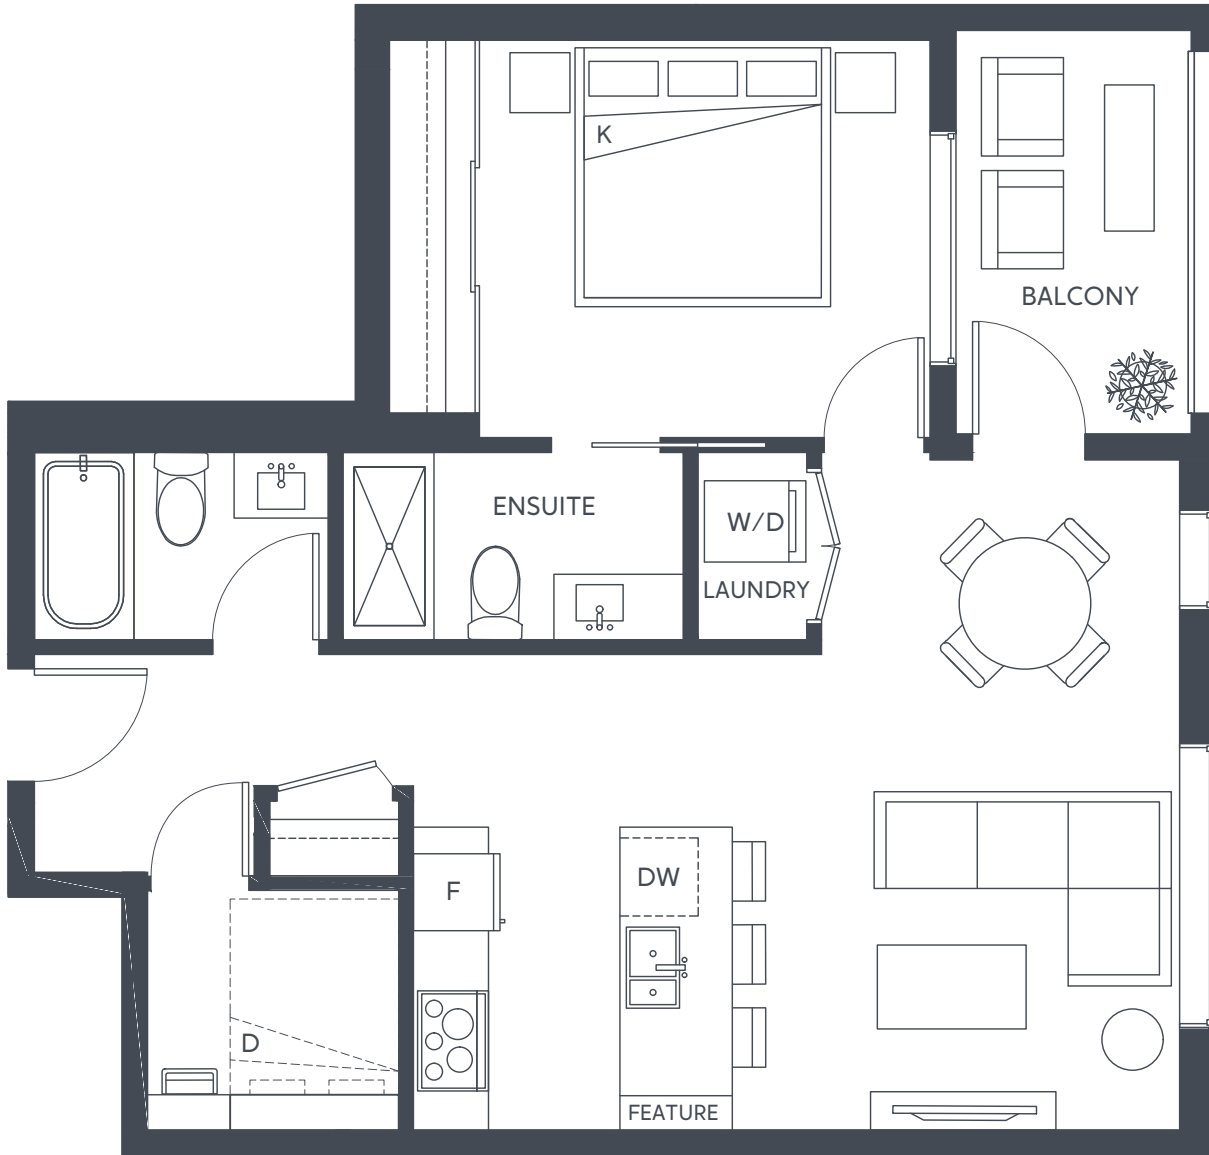

FIFTEEN88

NATURALLY SOPHISTICATED

E2

JR. 2 Bedroom, 2 Bath

Interior – 757 sf | Exterior – 65 sf | Total – 822 sf

FIFTEEN88.COM

Dimensions, sizes, specifications, layouts and materials are approximate only and subject to change without notice. E.&O.E.