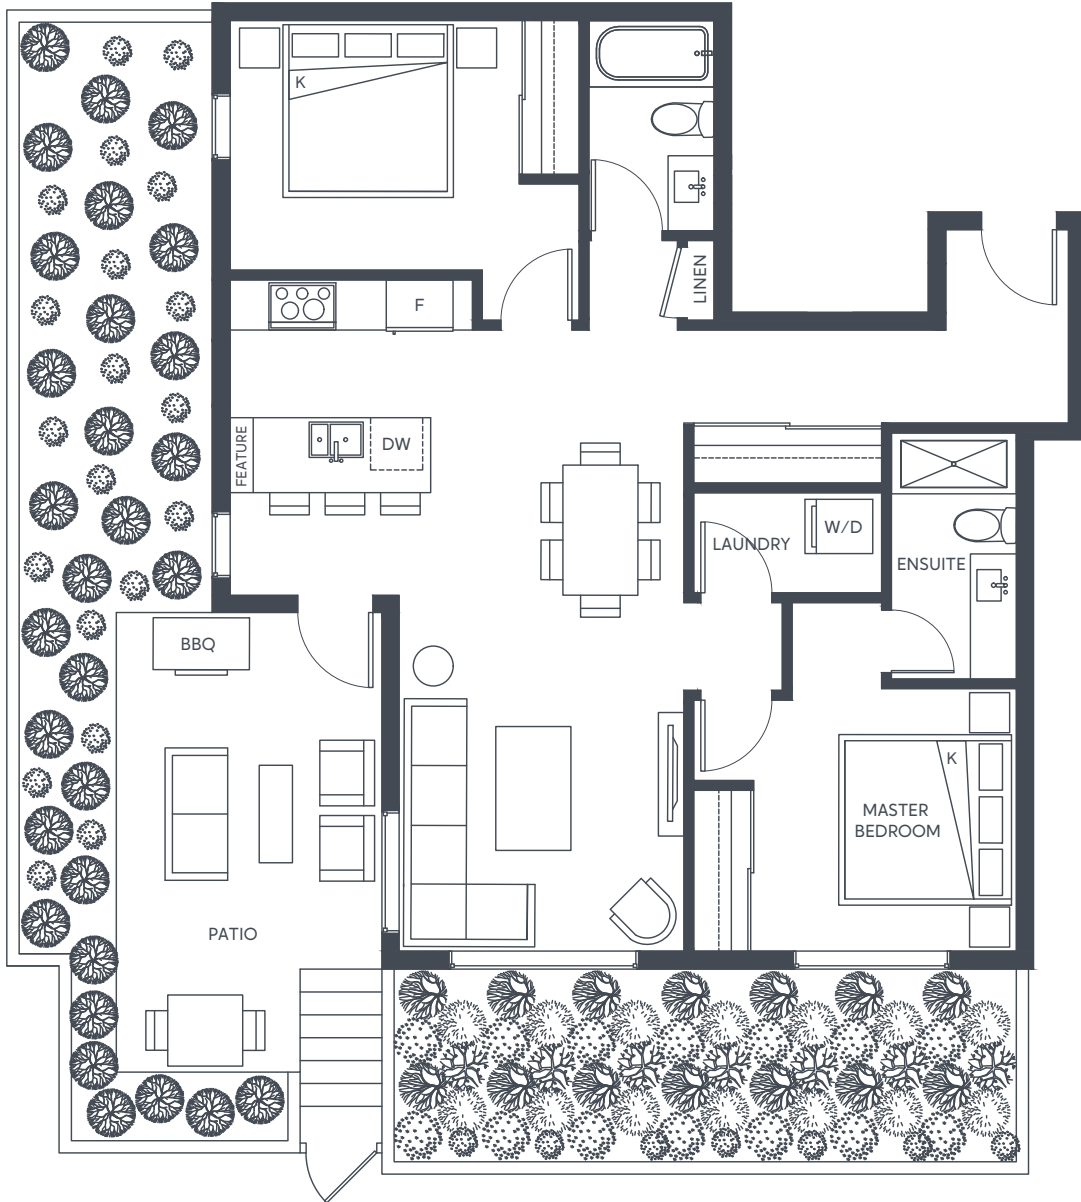

# FIFTEEN88

NATURALLY SOPHISTICATED

**F1**

2 Bedroom, 2 Bath

Interior – 1,005 sf | Exterior – 200 sf | Total – 1,205 sf

FIFTEEN88.COM

Dimensions, sizes, specifications, layouts and materials are approximate only and subject to change without notice. E.&O.E.