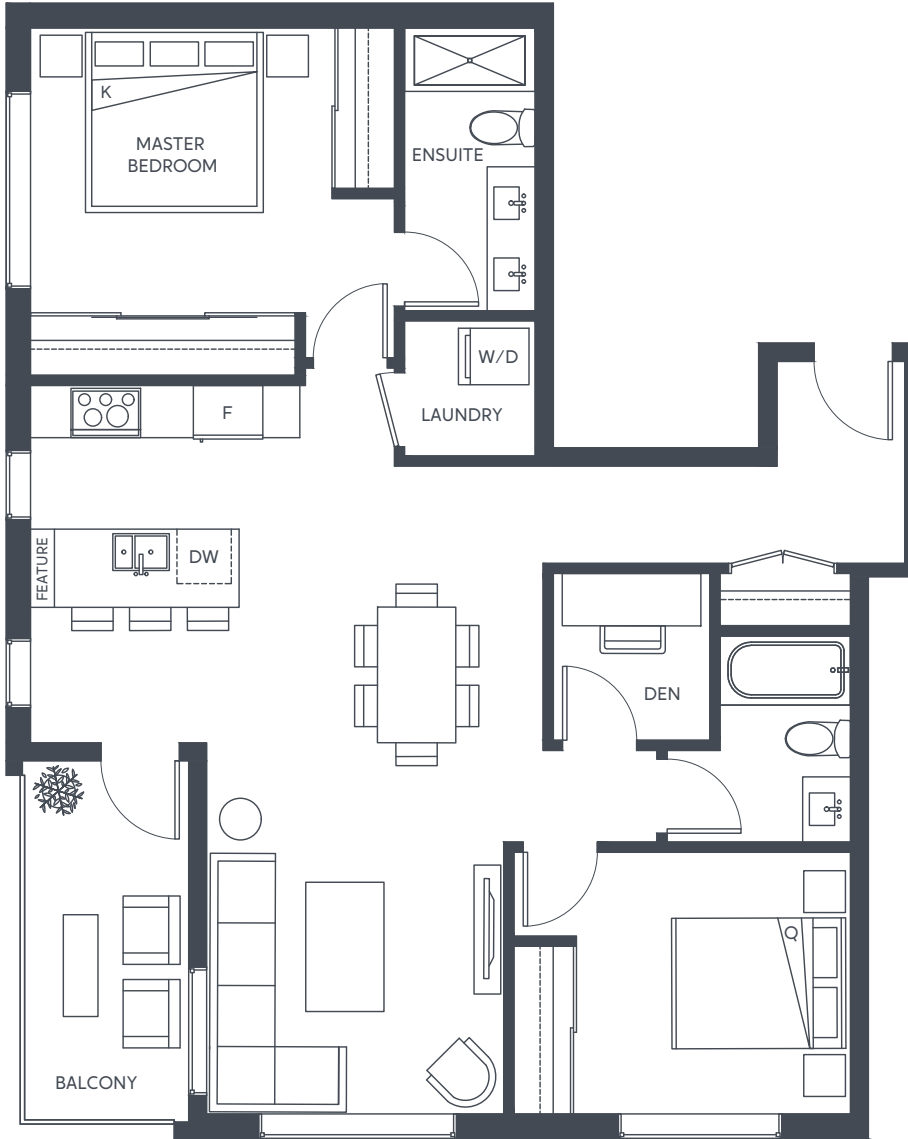

FIFTEEN88

NATURALLY SOPHISTICATED

G5

2 Bedroom, 2 Bath & Den

Interior - 1,096 sf | Exterior - 83 sf | Total - 1,179 sf

FIFTEEN88.COM

Dimensions, sizes, specifications, layouts and materials are approximate only and subject to change without notice. E.&O.E.