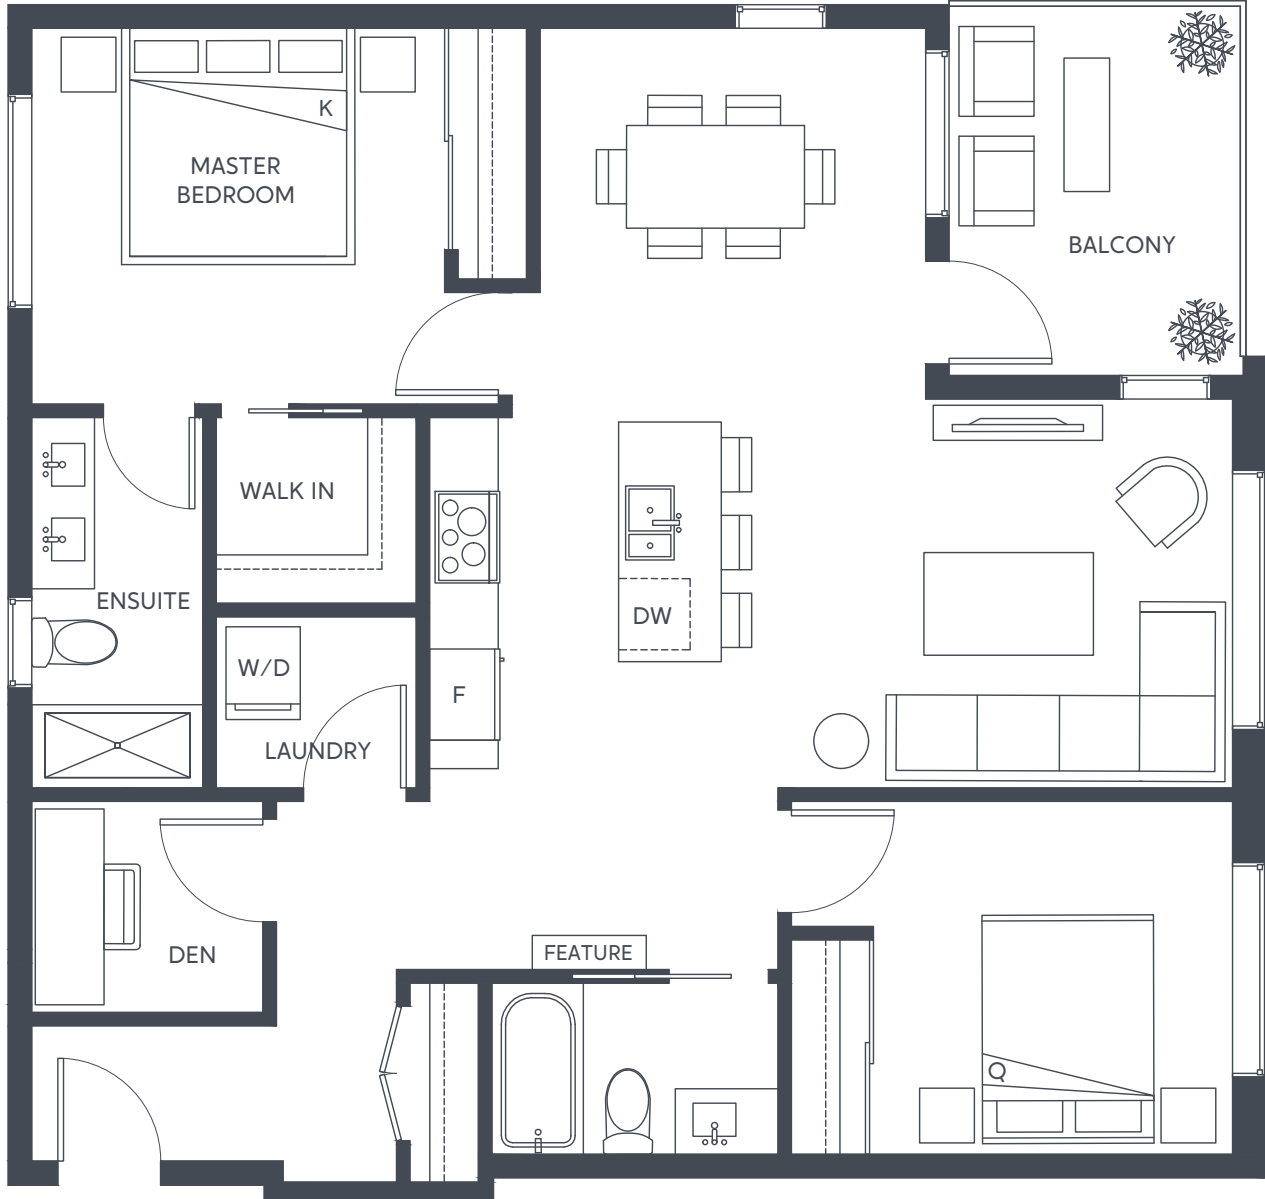

FIFTEEN88

NATURALLY SOPHISTICATED

G6

2 Bedroom, 2 Bath & Den

Interior – 1,110 sf | Exterior – 88 sf | Total – 1,198 sf

FIFTEEN88.COM

Dimensions, sizes, specifications, layouts and materials are approximate only and subject to change without notice. E.&O.E.