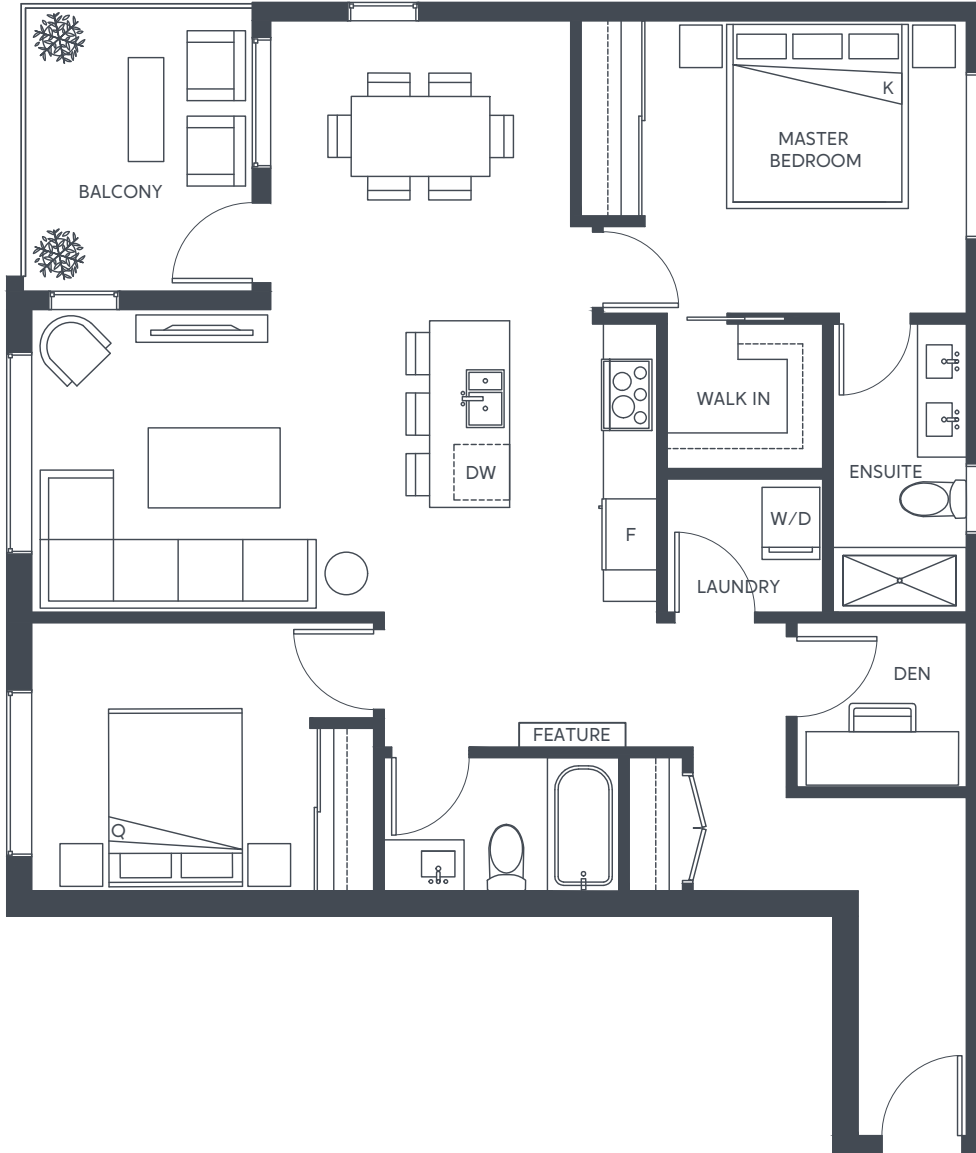

# FIFTEEN88

NATURALLY SOPHISTICATED

**G8**

2 Bedroom, 2 Bath & Den

Interior - 1,142 sf | Exterior - 86 sf | Total - 1,228 sf

FIFTEEN88.COM

Dimensions, sizes, specifications, layouts and materials are approximate only and subject to change without notice. E.&O.E.