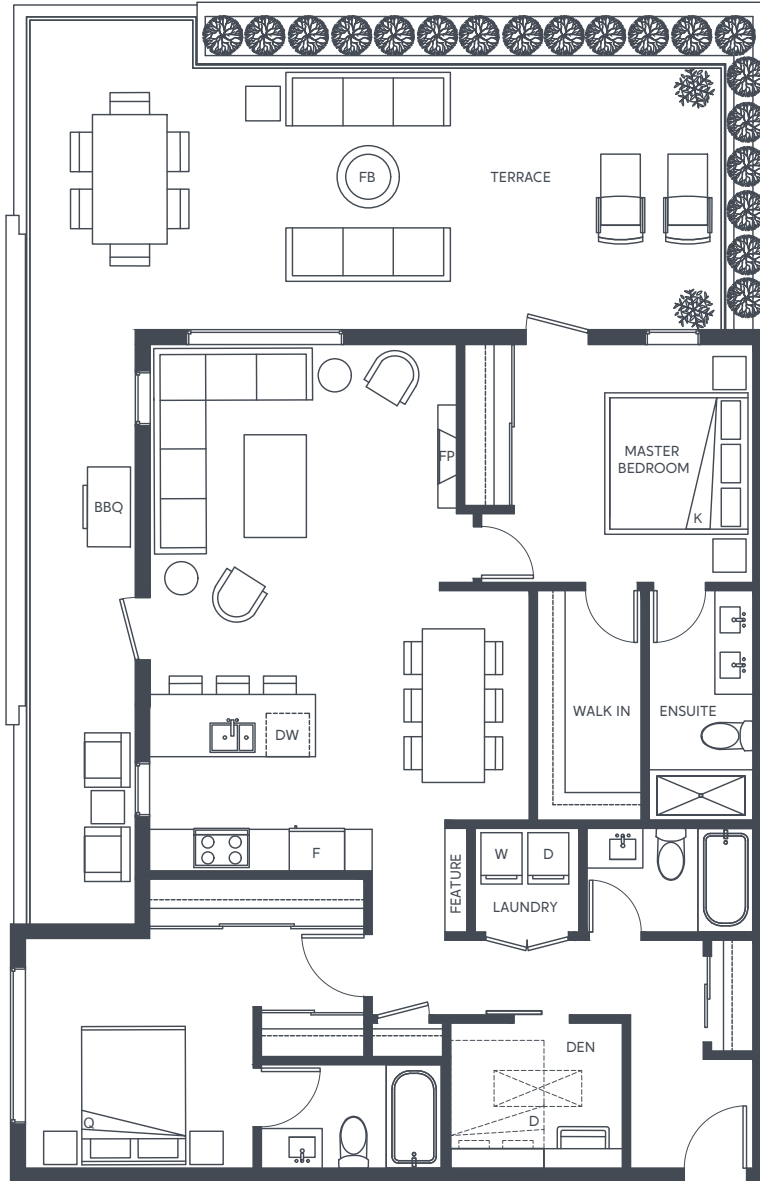

# FIFTEEN88

NATURALLY SOPHISTICATED

T1

2 Bedroom, 3 Bath & Den

Interior - 1,277 sf | Exterior - 593 sf | Total - 1,870 sf

FIFTEEN88.COM

Dimensions, sizes, specifications, layouts and materials are approximate only and subject to change without notice. E.&O.E.