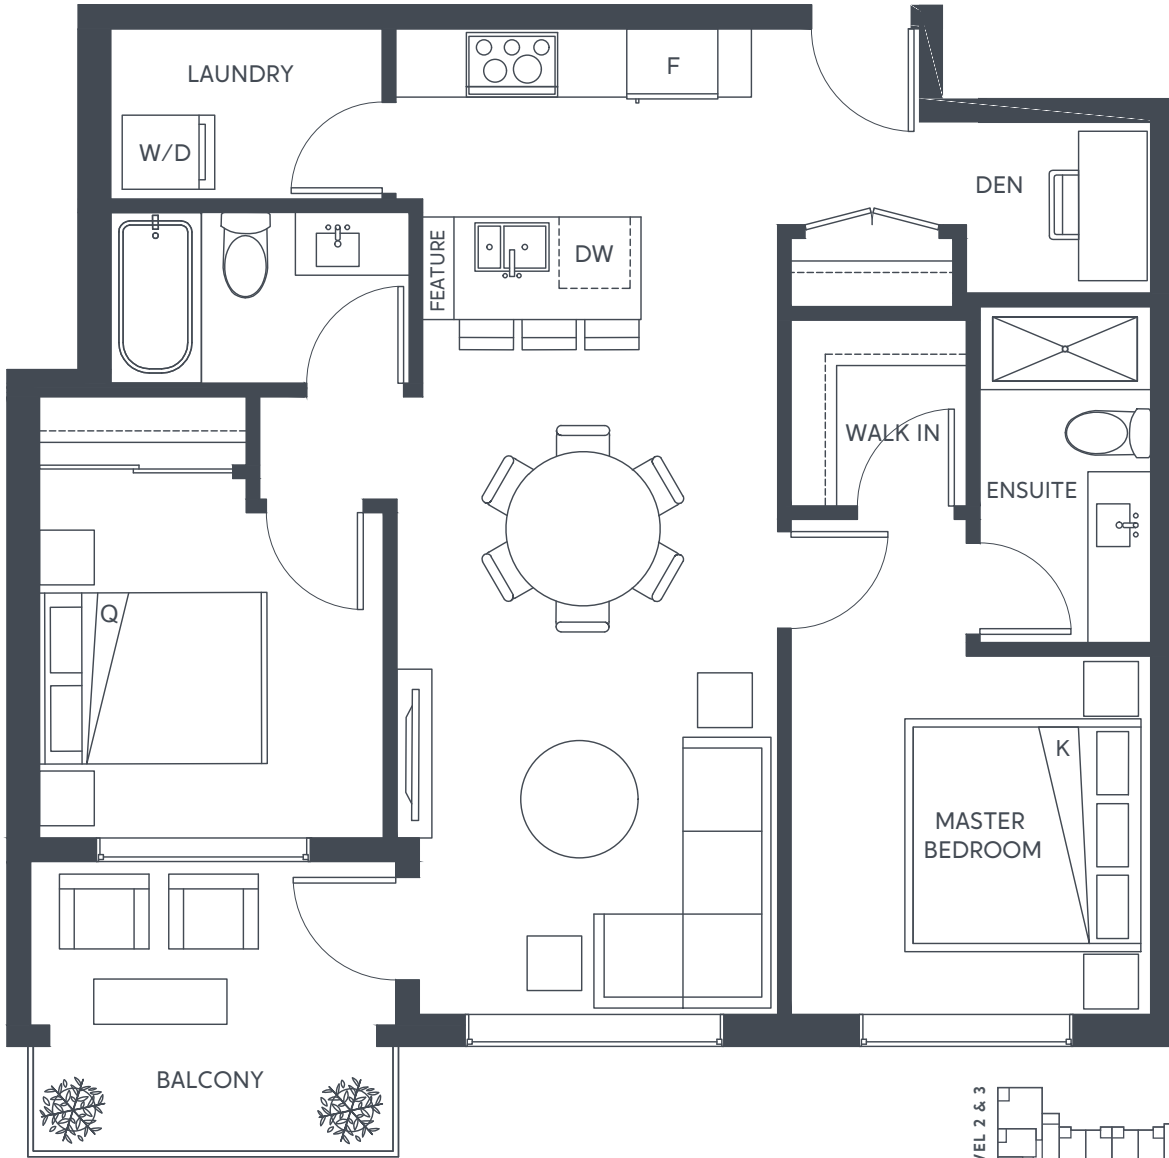

FIFTEEN88

NATURALLY SOPHISTICATED

G2

2 Bedroom, 2 Bath & Den

Interior – 902 sf | Exterior – 86 sf | Total – 988 sf

FIFTEEN88.COM

Dimensions, sizes, specifications, layouts and materials are approximate only and subject to change without notice. E.&O.E.