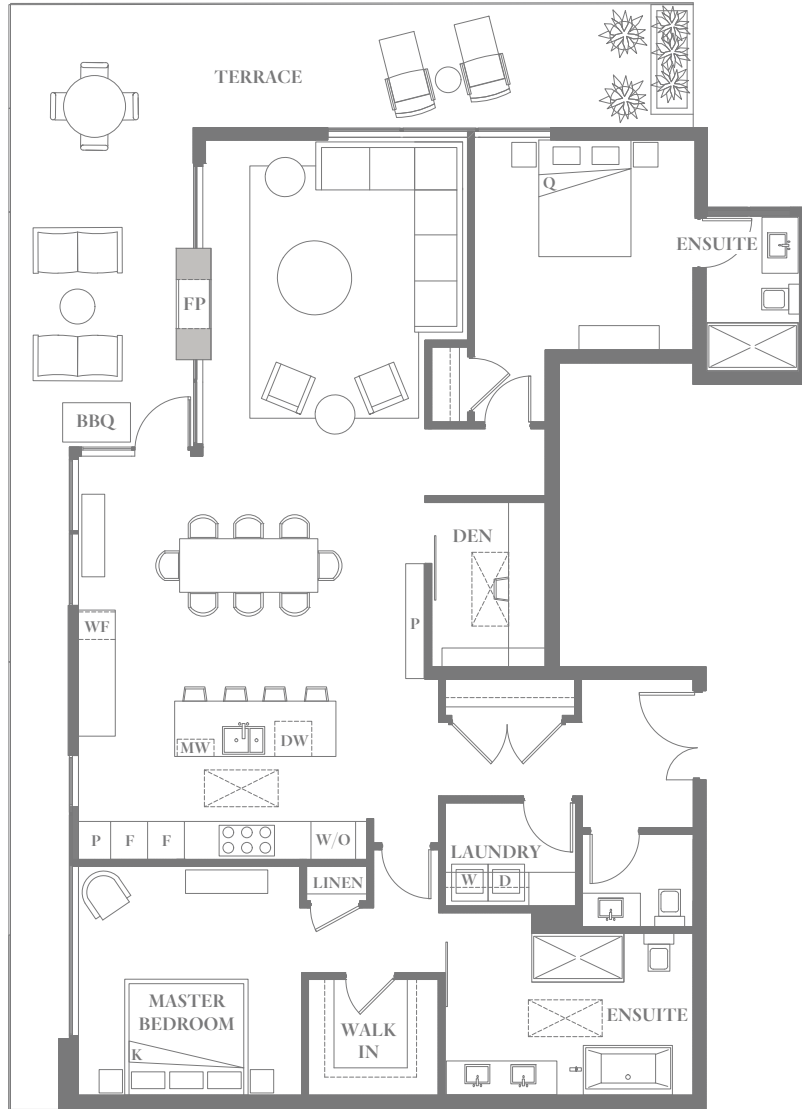

BELLEWOOD | PARK

PH8

CYPRESS

2 Bedroom, 2.5 Bath + Den

Living - 1,609 sf | Exterior - 538 sf | Total - 2,147 sf

LEVEL 4