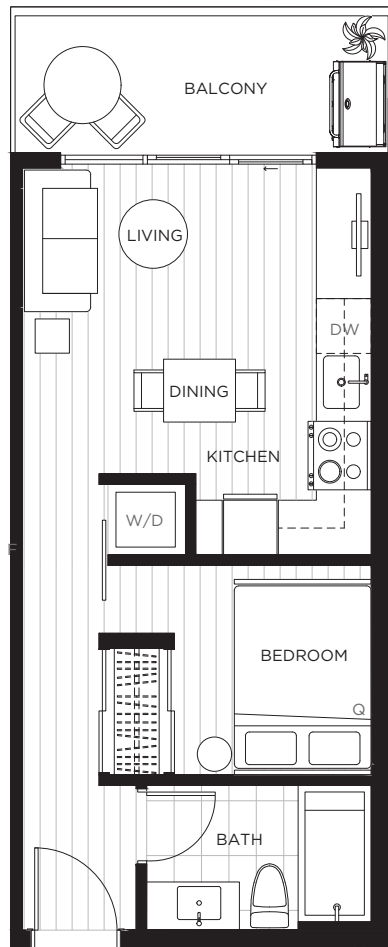

CENTRAL BLOCK
BY ABSTRACT

LEVELS 2-4

LEVEL 5

LEVEL 6

A3

Jr 1 Bedroom, 1 Bath

Interior 392-394 sf | Exterior 67-68 sf | Total 459-462 sf