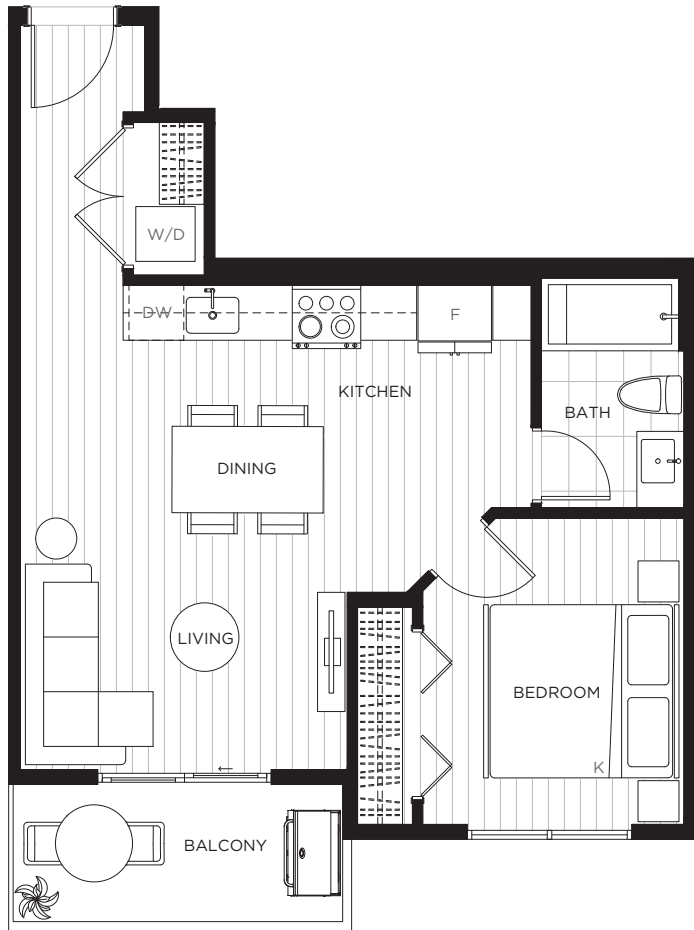

CENTRAL BLOCK
BY ABSTRACT

LEVELS 2-4

LEVEL 5

LEVEL 6

B3

1 Bedroom, 1 Bath

Interior 557 sf | Exterior 60 sf | Total 617 sf