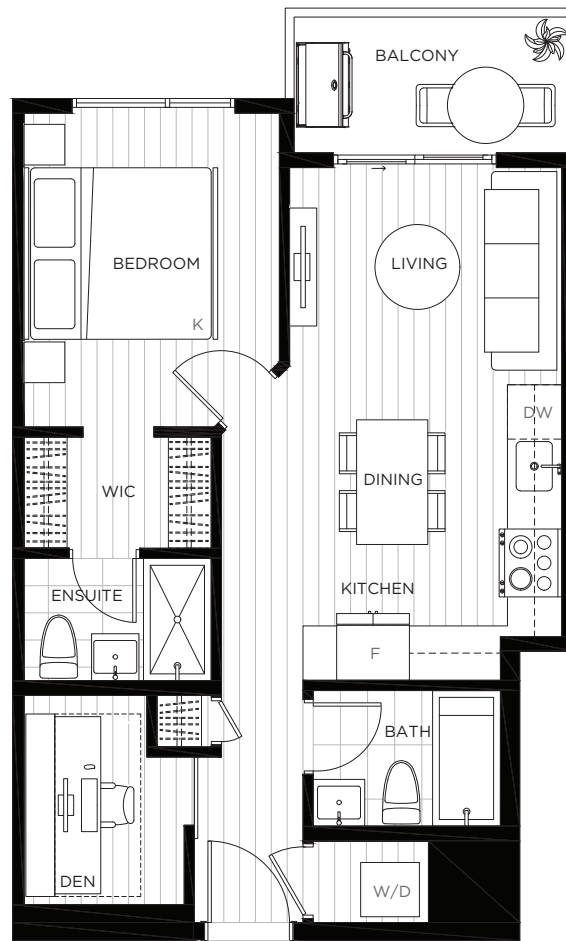

CENTRAL BLOCK
BY ABSTRACT

C4

1 Bedroom, 1 Bath + Den

Interior 587 sf | Exterior 51 sf | Total 638 sf