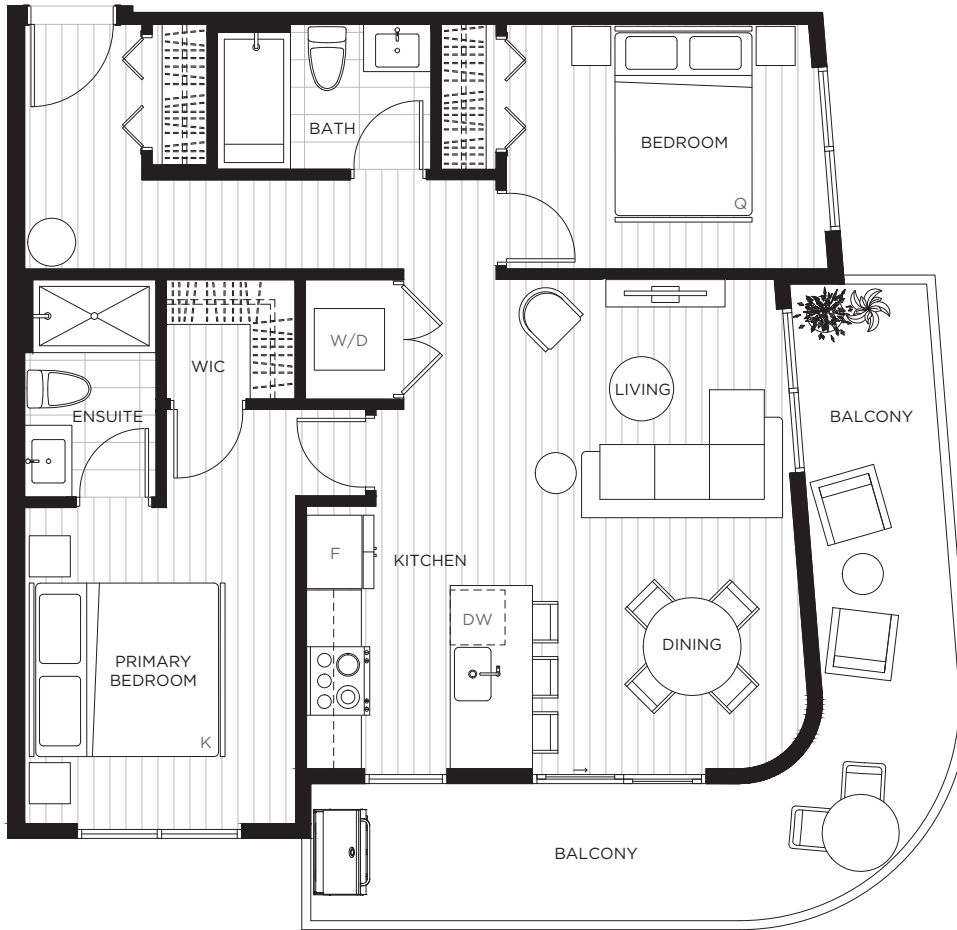

CENTRAL BLOCK  
BY ABSTRACT

LEVELS 2-4

LEVEL 5

LEVEL 6

## 2 Bedroom, 2 Bath

Interior 835 sf | Exterior 198 sf | Total 1033 sf