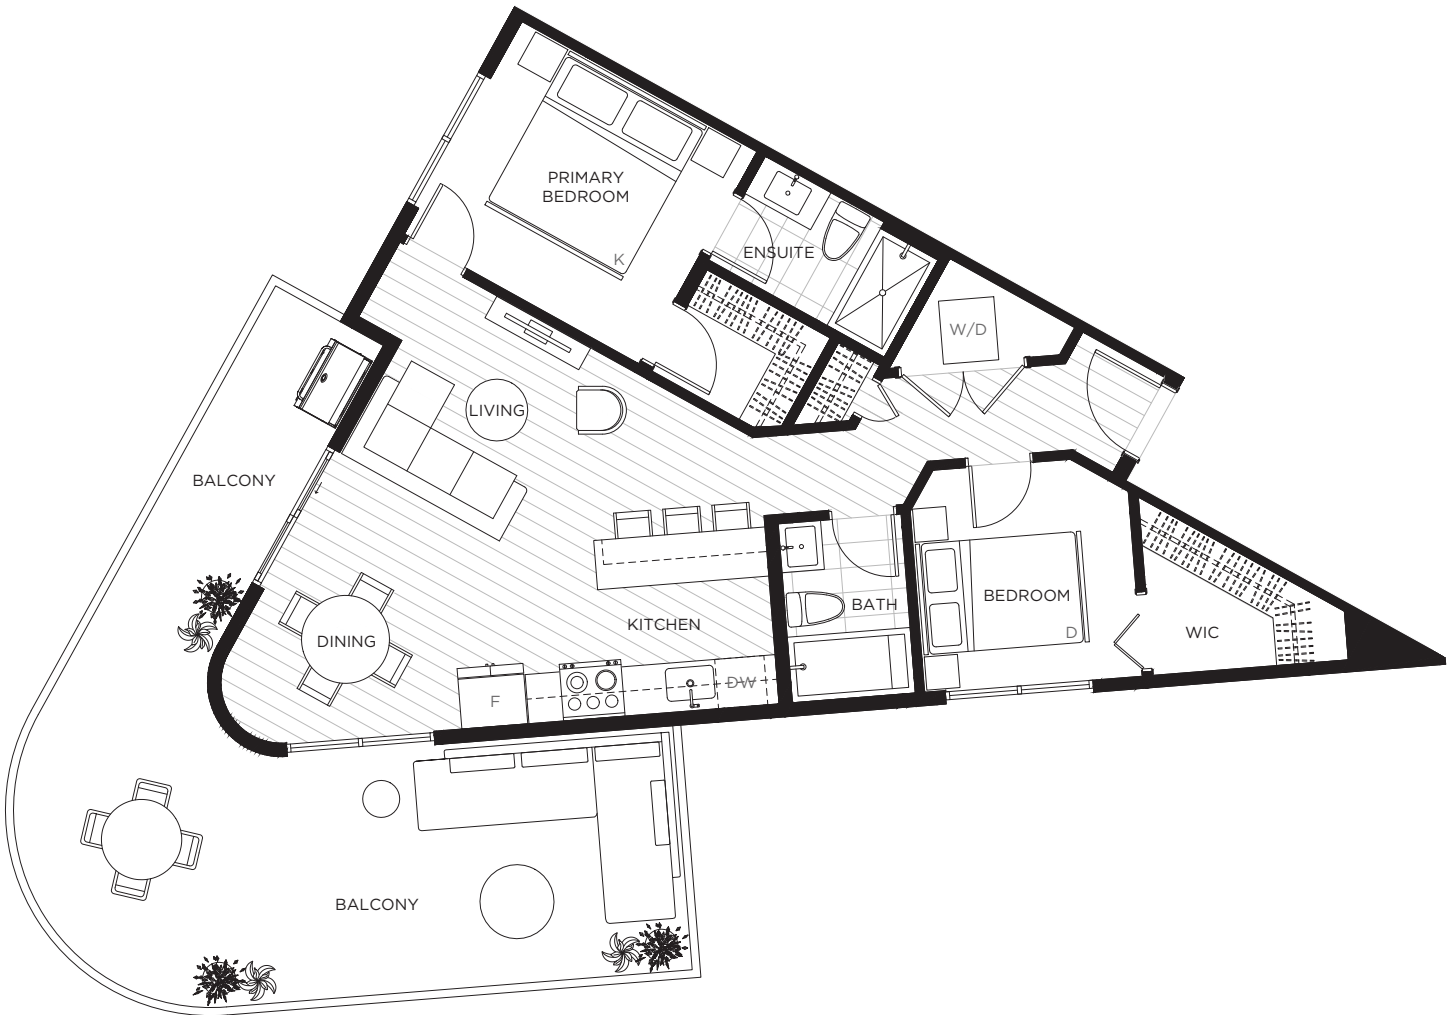

CENTRAL BLOCK  
BY ABSTRACT

**F4**

**2 Bedroom, 2 Bath**

Interior 787 sf | Exterior 366 sf | Total 1153 sf