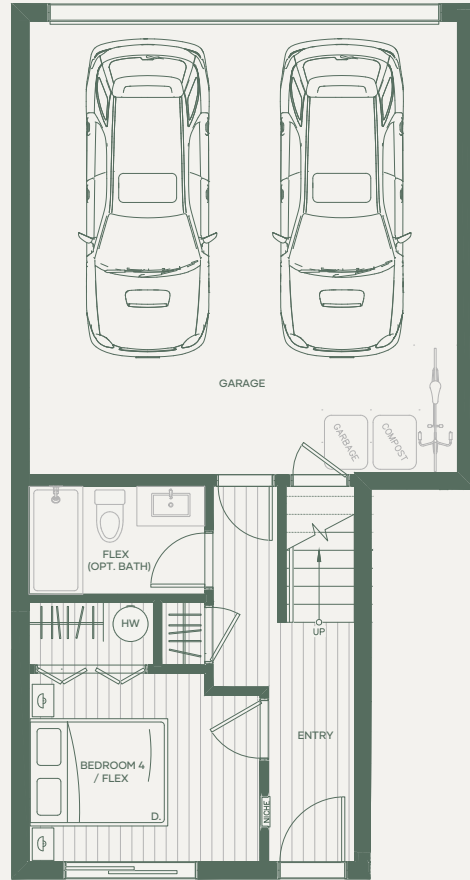

GREYSON

BY ABSTRACT

Townhome 18 B1

**4 BEDROOM
2.5 BATHROOM**

Interior 1,525 sf
Exterior 85 sf
Total 1,610 sf

greysontownhomes.com

Dimensions, sizes, specifications, layouts and materials are approximate only and subject to change without notice. E.&O.E.