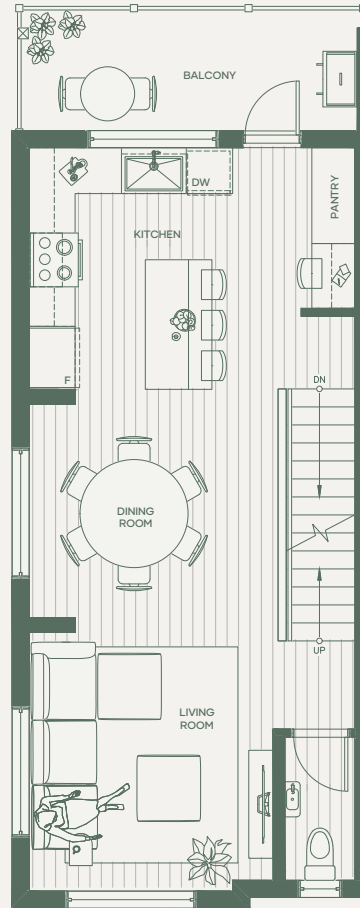

GREYSON

BY ABSTRACT

Townhome 18 B1

**4 BEDROOM
2.5 BATHROOM**

Interior 1,525 sf
Exterior 85 sf
Total 1,610 sf

greysontownhomes.com

Dimensions, sizes, specifications, layouts and materials are approximate only and subject to change without notice. E.&O.E.