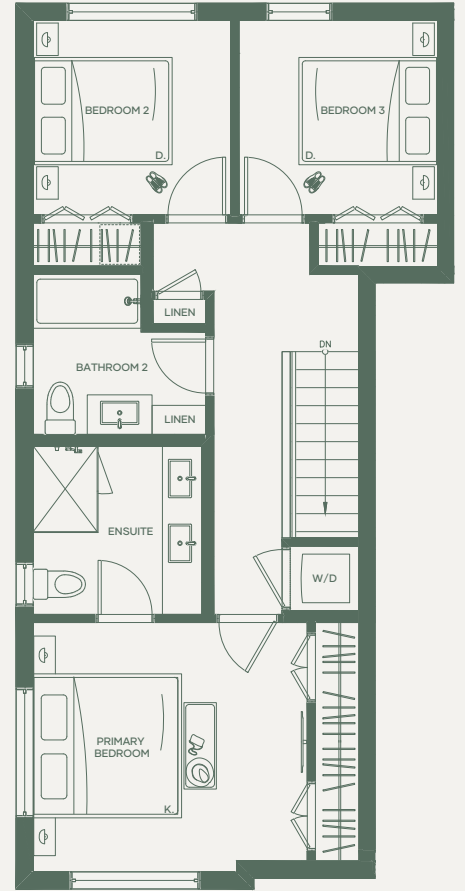

GREYSON

BY ABSTRACT

Townhome 18 B1

**4 BEDROOM
2.5 BATHROOM**

Interior 1,525 sf
Exterior 85 sf
Total 1,610 sf

greysontownhomes.com

Dimensions, sizes, specifications, layouts and materials are approximate only and subject to change without notice. E.&O.E.