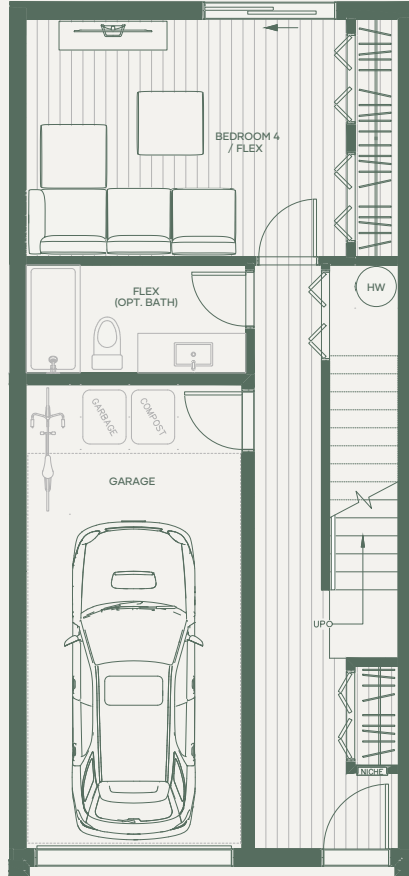

GREYSON

BY ABSTRACT

Townhome 22 C2

**4 BEDROOM
2.5 BATHROOM**

Interior 1,845 sf
Exterior 50 sf
Total 1,895 sf

Lower
470 sf

Main
664 sf

Upper
711 sf