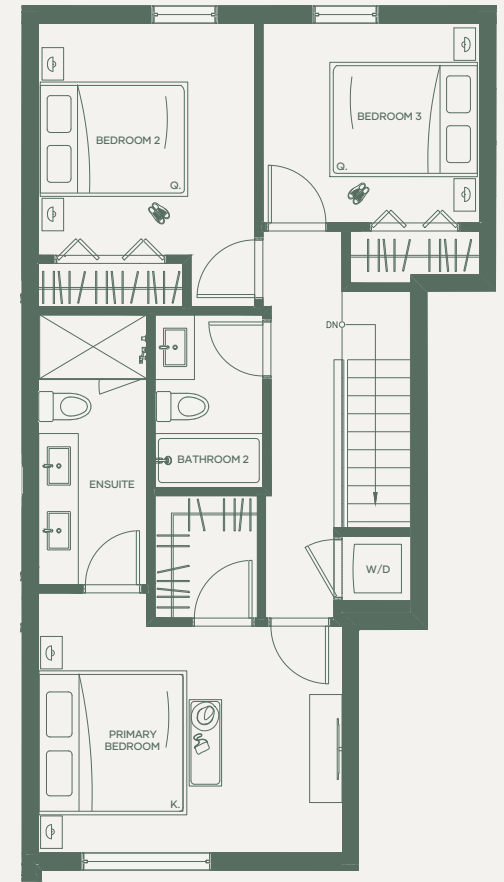

GREYSON

BY ABSTRACT

Townhome 22 C2

**4 BEDROOM
2.5 BATHROOM**

Interior 1,845 sf
Exterior 50 sf
Total 1,895 sf

Lower
470 sf

Main
664 sf

Upper
711 sf