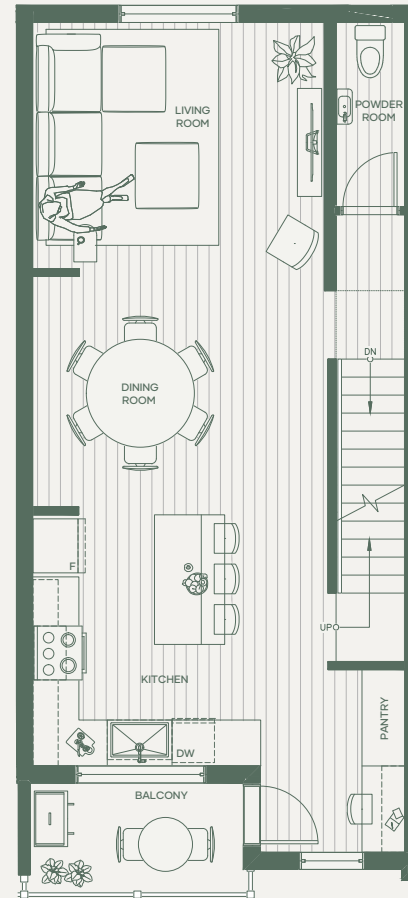

GREYSON

BY ABSTRACT

Townhome 22 C2

**4 BEDROOM
2.5 BATHROOM**

Interior 1,845 sf
Exterior 50 sf
Total 1,895 sf

Lower
470 sf

Main
664 sf

Upper
711 sf