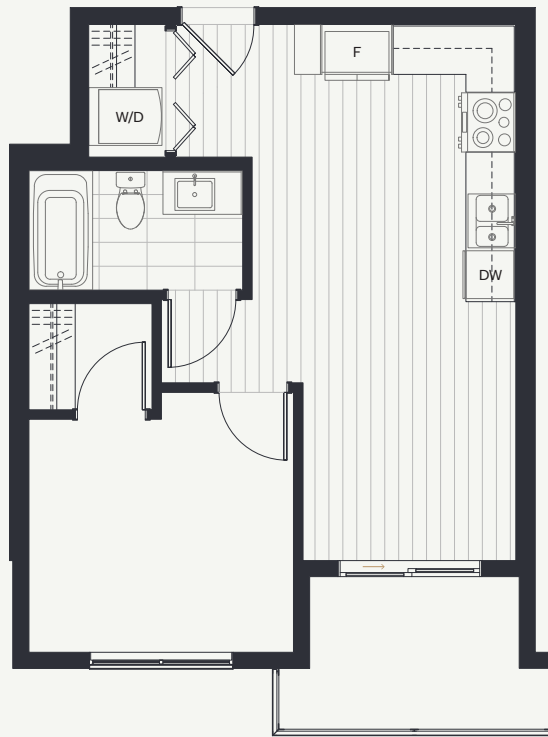

OAK & STONE

BY ABSTRACT

B2

1 Bed + 1 Bath

Interior: 516 SF

Exterior: 59 - 63 SF

Total: 575 - 579 SF

LEVEL 2-6

oakstonevictoria.com

Dimensions, sizes, specifications, layouts and materials are approximate only and subject to change without notice. E.&O.E.

 **ABSTRACT**