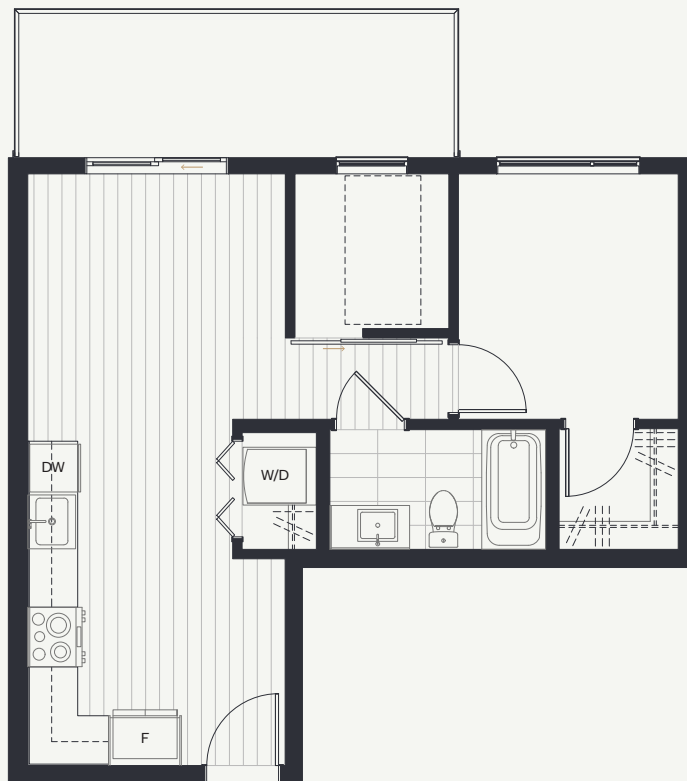

OAK & STONE

BY ABSTRACT

D1

Jr. 2 Bed + 1 Bath

Interior: 562 SF

Exterior: 102 - 110 SF

Total: 664 - 672 SF

LEVEL 2-6