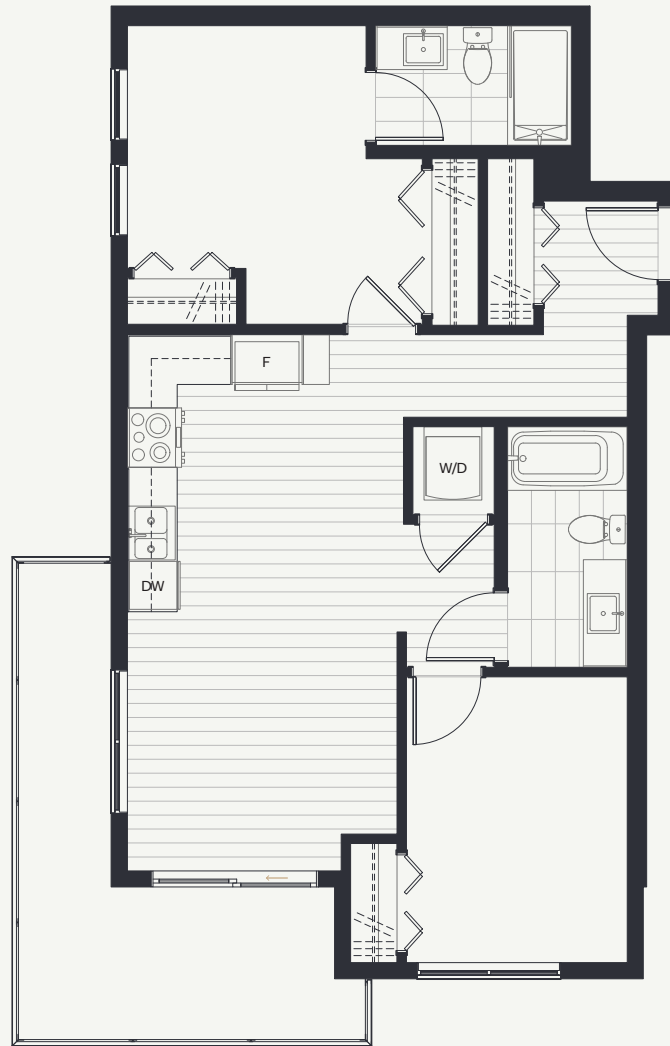

OAK & STONE

BY ABSTRACT

F3

2 Bed + 2 Bath

Interior: 814 SF

Exterior: 129 - 140 SF

Total: 943 - 954 SF

LEVEL 2-6

oakstonevictoria.com

Dimensions, sizes, specifications, layouts and materials are approximate only and subject to change without notice. E.&O.E.

 **ABSTRACT**